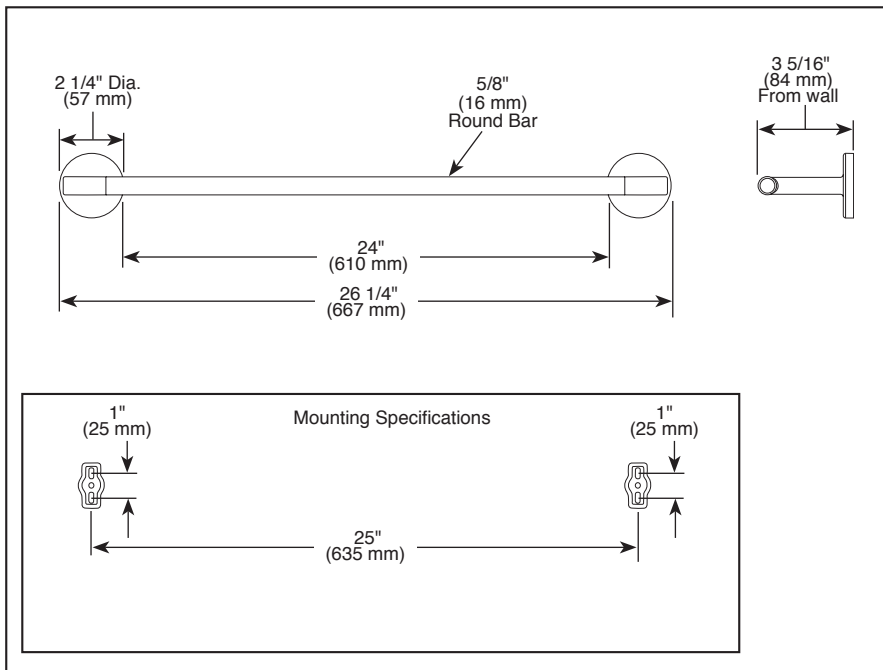

▲ Designate Proper Finish Suffix

Liberty Hardware Manufacturing Corporation
140 Business Park Drive
Winston-Salem, NC 27107
800.542.3789
www.libertyhardware.com
© 2017 LHMC, A Masco Company

Delta reserves the right (1) to make changes in specifications and materials, and (2) to change or discontinue models, both without notice or obligation. Dimensions are for reference only. See current full-line price book or www.specselect.com for finish options and product availability.