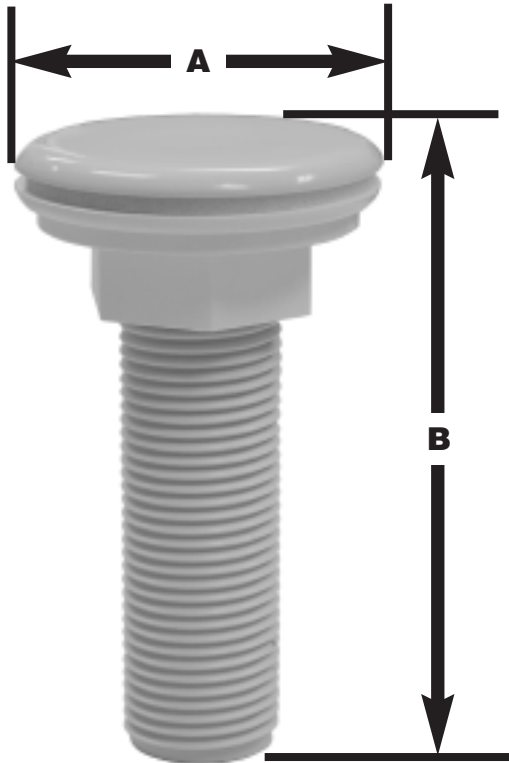

## OPELLA DECORATIVE FAUCET HOLE COVER

### features and benefits:

- Molded Celcon—will not chip or peel
- Bagged

This product and others like it can be found in the Jones Stephens catalog. Call today to order your catalog or download it from our website: [www.plumbest.com](http://www.plumbest.com)

PART NO.	DESCRIPTION	A	B	C	D
<input type="checkbox"/> C06-004	Polar white	1 3/4"	3"		
<input type="checkbox"/> C06-005	Euro- white	1 3/4"	3"		
<input type="checkbox"/> C06-006	Biscuit	1 3/4"	3"		
<input type="checkbox"/> C06-007	Almond	1 3/4"	3"		
<input type="checkbox"/> C06-008	Black	1 3/4"	3"		
<input type="checkbox"/> C06-011	Chrome	1 3/4"	3"		
<input type="checkbox"/> C06-012	Gold	1 3/4"	3"		