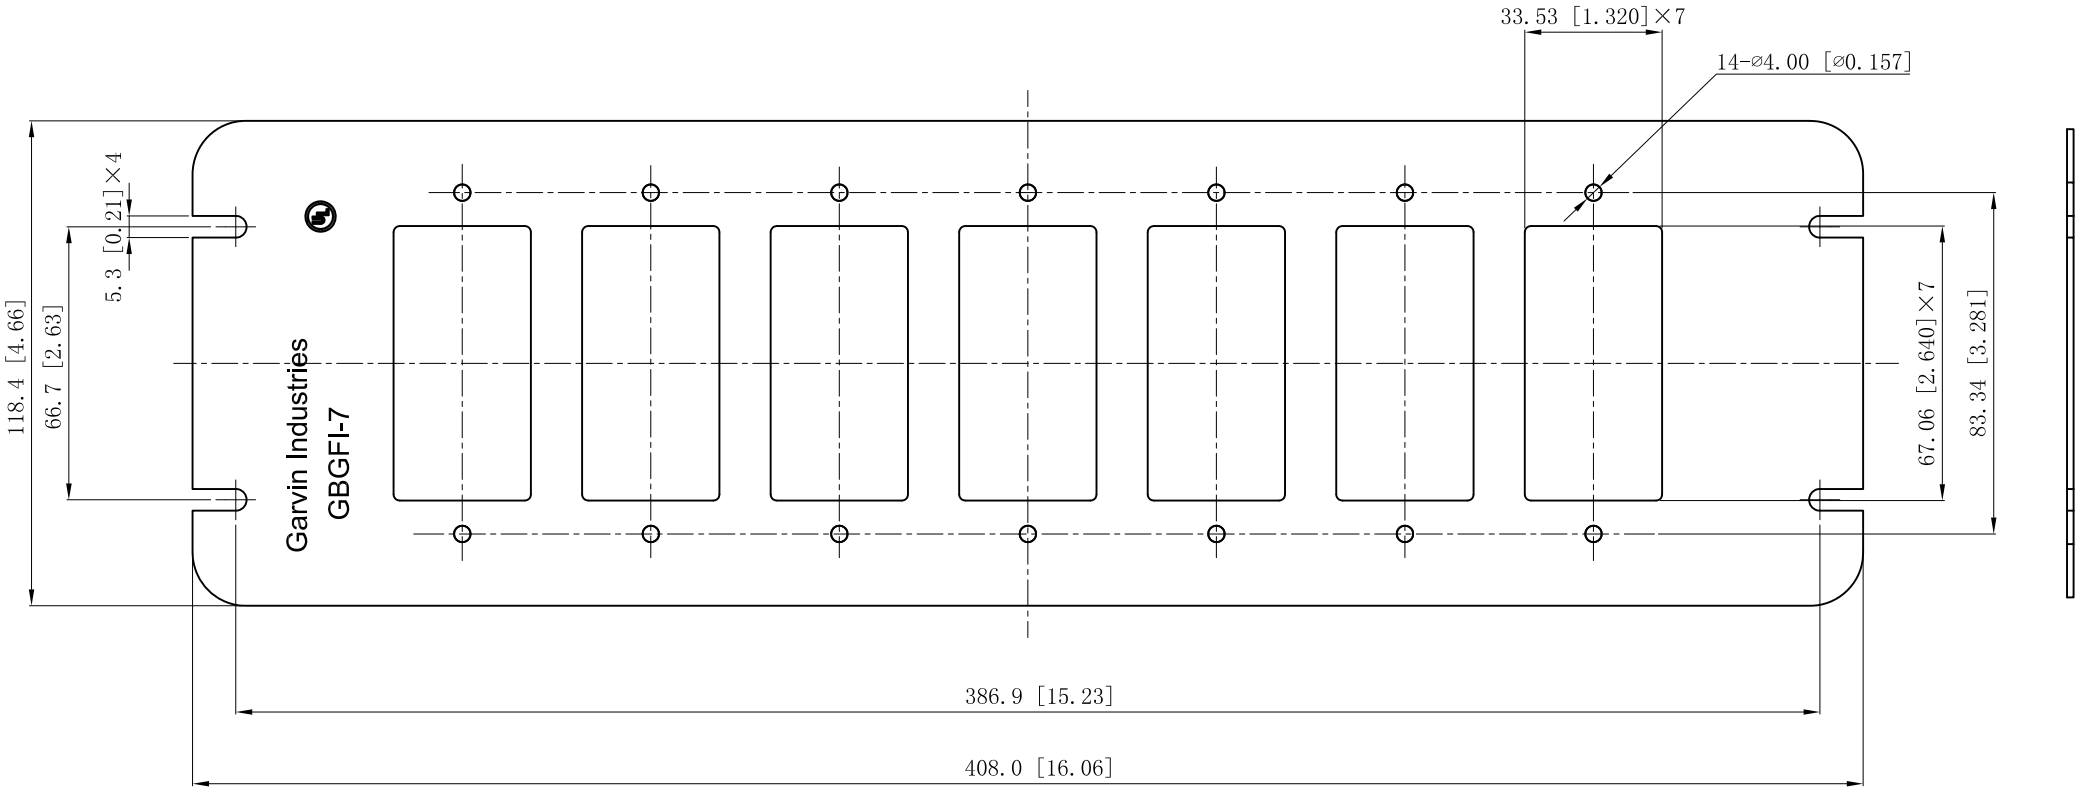

SIDES	BOTTOM
Material: Steel-0.0625"-G60 Galvanized	
14 Pcs #6-32 locknuts	

DESCRIPTION

This data sheet is for reference only .GARVIN INDUSTRIES reserves the right to make changes to the design without prior notice.

STANDARD PACKING	<h1 style="text-align: center;">GARVIN INDUSTRIES</h1>		
1 PCS			
	TITLE	FLAT CFCI/DECORA MULTI-GANG BOX COVER	
	SIZE	DWG NO.	REV
	A4	GBGFI-7	B
	DATA SHEET		