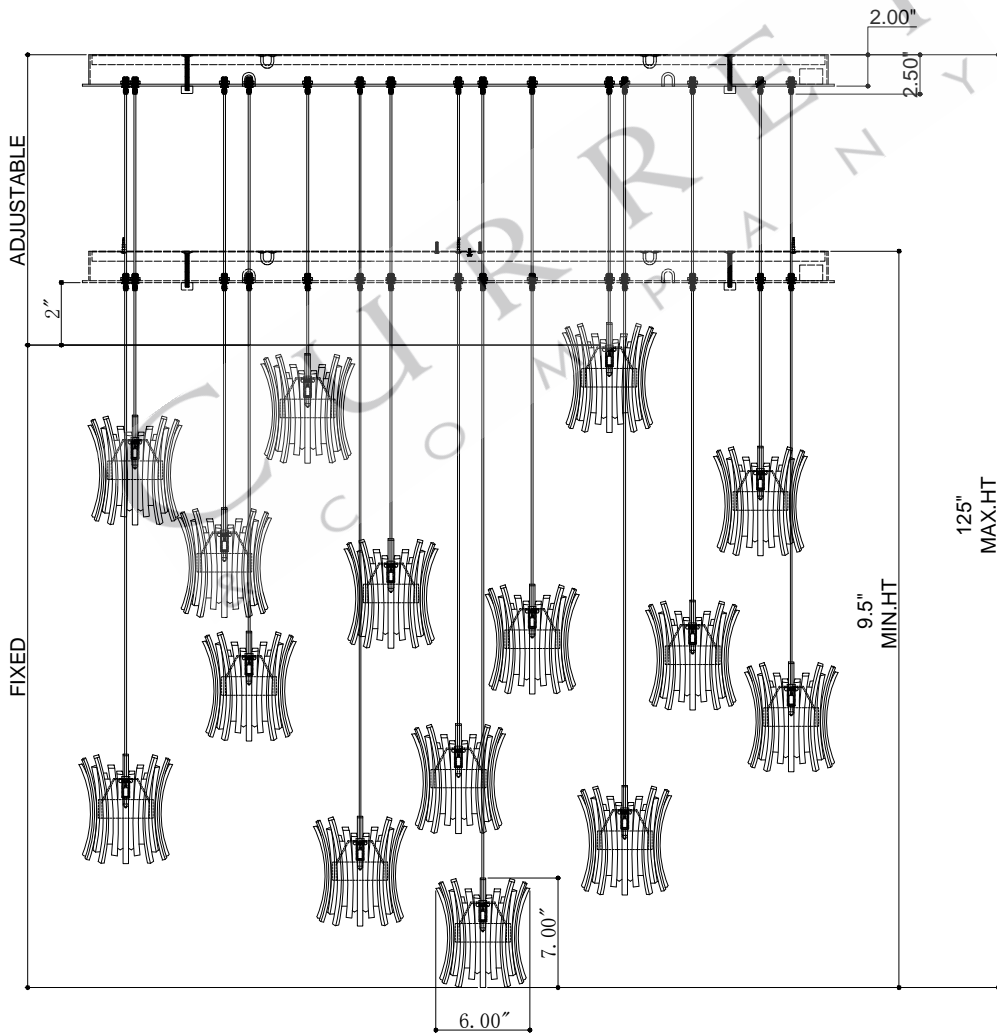

CANOPY DETAIL

TOP VIEW

FRONT VIEW

9000-1044

ALL WORK © 2022 CURREY & COMPANY