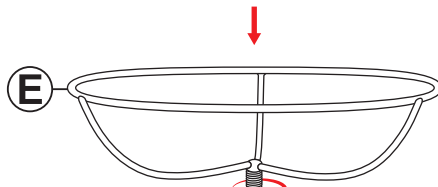

STAKED BIRD BATH HB-9091

Review all assembly and care information before using this product. Save this manual for future reference.

Assemble components on a soft, clean surface to avoid damaging the finish.

Inspect packaging to ensure all parts are accounted for before disposing of packing materials.
Save the packing slip.

No.	PARTS	QTY.
A	Step-in Stake	1
B	Stake Support	1
C	Bottom Pole	1
D	Top Pole	1
E	Bowl Frame	1
F	Bowl	1

ASSEMBLY

1. Slide Stake Support (B) over Step-in Stake (A).
2. Firmly secure Top Pole (D) to Bottom Pole (C). Then, firmly secure to the step-in stake.
3. Firmly secure Bowl Frame (E) to the pole.
4. Place Bowl (F) into the bowl frame.