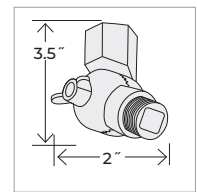

CANOPY KITS

RSCK
(25° ANGLE)
W: 5.75" X H: 2"

RSCKSS
(45° ANGLE)
W: 5.75" X H: 2"

Required for stem hung ceiling applications where slope angle is greater than 25°.

WALL MOUNT SWIVEL FINISHES

- ABR - Architectural Bronze
- CP - Copper
- GA - Galvanized
- SB - Satin Black
- SR - Satin Red
- WH - White

SWIVELS

RSW
W: 3.5" x H: 2"

Allows precise angle adjustment of wall mounted shades.

RSW

Use of RC connectors or RSW Swivels in outdoor applications may require pipe sealant or plumber's putty. Please refer to local codes.