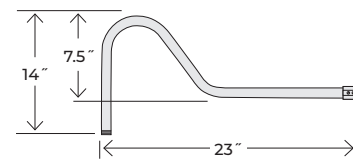

GOOSE NECK FINISHES

- ABR - Architectural Bronze
- AL - Aluminum
- ASB - Aluminum Painted Satin Black
- CP - Copper
- GA - Galvanized
- NB - Navy Blue
- SB - Satin Black
- SG - Satin Green
- SR - Satin Red
- WH - White

DIMENSIONS

RGN10	L: 10"	H: 6"	ID: .75"
RGN12	L: 13"	H: 12"	ID: .75"
RGN13	L: 13"	H: 2"	ID: .75"
RGN15	L: 14.5"	H: 7.5"	ID: .75"
RGN22	L: 21.5"	H: 6.5"	ID: .75"
RGN23	L: 23"	H: 14"	ID: .75"
RGN24	L: 24"	H: 15"	ID: .75"
RGN30	L: 30"	H: 13"	ID: .75"
RGN41	L: 41"	H: 9"	ID: .75"

MATERIAL Steel

CERTIFICATION

UL Listed Wet Location

GOOSE NECKS

Back Plate included with goose neck

RGN23

Note: All finishes on outdoor lighting must be properly maintained and treated. Therefore, we suggest cleaning with a regular application of finish preserving & renewing products such as Rejuvenate.