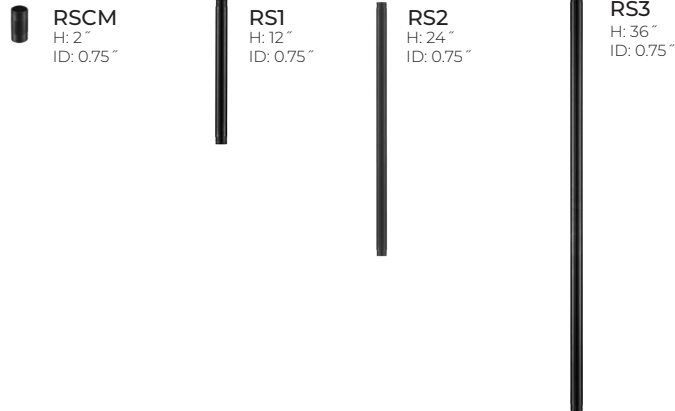

R SERIES

COMPATIBLE MOUNTING & ACCESSORIES

STEM FINISHES

- ABR - Architectural Bronze
- AL - Aluminum
- ASB - Aluminum
  Painted Satin Black
- CP - Copper
- GA - Galvanized
- GY - Gray
- NB - Navy Blue
- SB - Satin Black
- SG - Satin Green
- SR - Satin Red
- WH - White

STEMS

CANOPY KIT FINISHES

- ABR - Architectural Bronze
- AL - Aluminum (RSCK only)
- ASB - Aluminum
  Painted Satin Black (RSCK only)
- CP - Copper
- GA - Galvanized
- GY - Gray (RSCK only)
- NB - Navy Blue (RSCK only)
- SB - Satin Black
- SG - Satin Green
- SR - Satin Red
- WH - White

CANOPY KITS

Required for stem hung ceiling applications where slope angle is greater than 25°.

WALL MOUNT SWIVEL FINISHES

- ABR - Architectural Bronze
- CP - Copper
- GA - Galvanized
- SB - Satin Black
- SR - Satin Red
- WH - White

SWIVELS

Allows precise angle adjustment of wall mounted shades.

Use of RC connectors or RSW Swivels in outdoor applications may require pipe sealant or plumber's putty. Please refer to local codes.

Note: All finishes on outdoor lighting must be properly maintained and treated. Therefore, we suggest cleaning with a regular application of finish preserving & renewing products such as Rejuvenate.