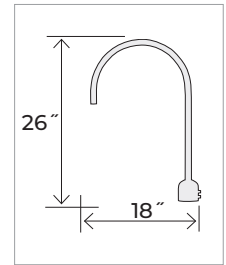

RPAS

2 LIGHT POST ADAPTER FINISHES

- ABR - Architectural Bronze
- SB - Satin Black

* SPECIAL ORDER FINISHES

- CP - Copper
- GA - Galvanized
- SR - Satin Red
- WH - White

* Minimum order required