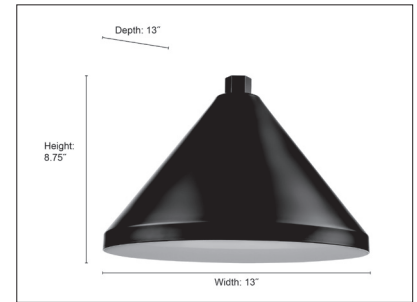

R SERIES

RWCS13 & RWCS17

13" & 17" WIDE CONE ONE LIGHT SHADE

RWCS13 FINISH

● SB - Satin Black

DIMENSIONS

Width	13"
Height	8.75"
Depth	13"
Wire	100"
Weight	1.59 lbs

MATERIAL

Aluminum

LAMPING

# Bulbs	1-Medium
Bulb Base	Medium (E26)
Watts per Bulb	100W
Voltage	120V
Total Wattage	100W
Bulbs Included	No

CERTIFICATION

ETL Listed Wet Location

WARRANTY

5 Year Product Warranty

RWCS13-SB

RWCS17 FINISH

● SB - Satin Black

DIMENSIONS

Width	17"
Height	11.5"
Depth	17"
Wire	100"
Weight	2.38 lbs

MATERIAL

Aluminum

LAMPING

# Bulbs	1-Medium
Bulb Base	Medium (E26)
Watts per Bulb	100W
Voltage	120V
Total Wattage	100W
Bulbs Included	No

CERTIFICATION

ETL Listed Wet Location

WARRANTY

5 Year Product Warranty