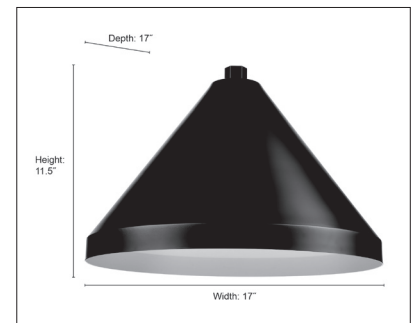

RWCS17-SB

ITEM NUMBER

SKUs	RWCS13-SB
	RWCS17-SB

Compatible Goose Necks and Accessories

- Compatible with arms: RGN10, RGN12, RGN13, RGN15, RGN22, RGN23, RGN24, RGN30, and RGN41

Note: All finishes on outdoor lighting must be properly maintained and treated. Therefore, we suggest cleaning with a regular application of finish preserving & renewing products such as Rejuvenate.

Timeless Lighting For Any Space

Millennium

Millennium Lighting • 105 Declaration Drive • McDonough, GA 30253 • www.millenniumlighting.com