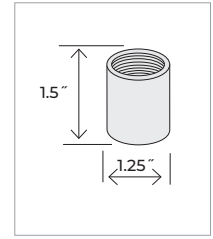

STEM CONNECTORS

RC
W: 1.25" x H: 1.5"

Use of RC connectors or RSW Swivels in outdoor applications may require pipe sealant or plumber's putty. Please refer to local codes.

RC

1 LIGHT POST ADAPTER FINISHES