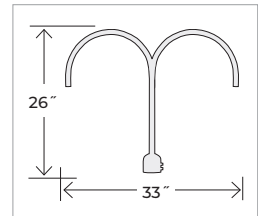

STEM CONNECTORS

RC
W: 1.25" x H: 1.5"

Use of RC connectors or RSW Swivels in outdoor applications may require pipe sealant or plumber's putty. Please refer to local codes.

RC

1 LIGHT POST ADAPTER FINISHES

* Minimum order required

2 LIGHT POST ADAPTER

RPAD
W: 33" x H: 26"

Post adapters are designed to fit standard 3" posts and pier mount bases.

Post and/or pier mount bases are not available from Millennium Lighting.