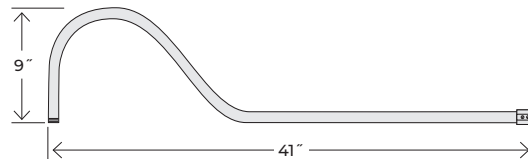

GOOSE NECK FINISHES

- ABR - Architectural Bronze
- AL - Aluminum
- ASB - Aluminum Painted Satin Black
- CP - Copper
- GA - Galvanized
- NB - Navy Blue
- SB - Satin Black
- SG - Satin Green
- SR - Satin Red
- WH - White

DIMENSIONS

RGN10	L: 10"	H: 6"	ID: .75"
RGN12	L: 13"	H: 12"	ID: .75"
RGN13	L: 13"	H: 2"	ID: .75"
RGN15	L: 14.5"	H: 7.5"	ID: .75"
RGN22	L: 21.5"	H: 6.5"	ID: .75"
RGN23	L: 23"	H: 14"	ID: .75"
RGN24	L: 24"	H: 15"	ID: .75"
RGN30	L: 30"	H: 13"	ID: .75"
RGN41	L: 41"	H: 9"	ID: .75"

MATERIAL Steel

CERTIFICATION

UL Listed Wet Location

GOOSE NECKS

Back Plate included with goose neck

RGN41

Note: All finishes on outdoor lighting must be properly maintained and treated. Therefore, we suggest cleaning with a regular application of finish preserving & renewing products such as Rejuvenate.