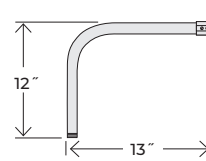

GOOSE NECK FINISHES

- ABR - Architectural Bronze
- AL - Aluminum
- ASB - Aluminum Painted Satin Black
- CP - Copper
- GA - Galvanized
- NB - Navy Blue
- SB - Satin Black
- SG - Satin Green
- SR - Satin Red
- WH - White

DIMENSIONS

RGN10	L: 10"	H: 6"	ID: .75"
RGN12	L: 13"	H: 12"	ID: .75"
RGN13	L: 13"	H: 2"	ID: .75"
RGN15	L: 14.5"	H: 7.5"	ID: .75"
RGN22	L: 21.5"	H: 6.5"	ID: .75"
RGN23	L: 23"	H: 14"	ID: .75"
RGN24	L: 24"	H: 15"	ID: .75"
RGN30	L: 30"	H: 13"	ID: .75"
RGN41	L: 41"	H: 9"	ID: .75"

MATERIAL Steel

CERTIFICATION

UL Listed Wet Location

GOOSE NECKS

RGN12

Back Plate included with goose neck

Note: All finishes on outdoor lighting must be properly maintained and treated. Therefore, we suggest cleaning with a regular application of finish preserving & renewing products such as Rejuvenate.