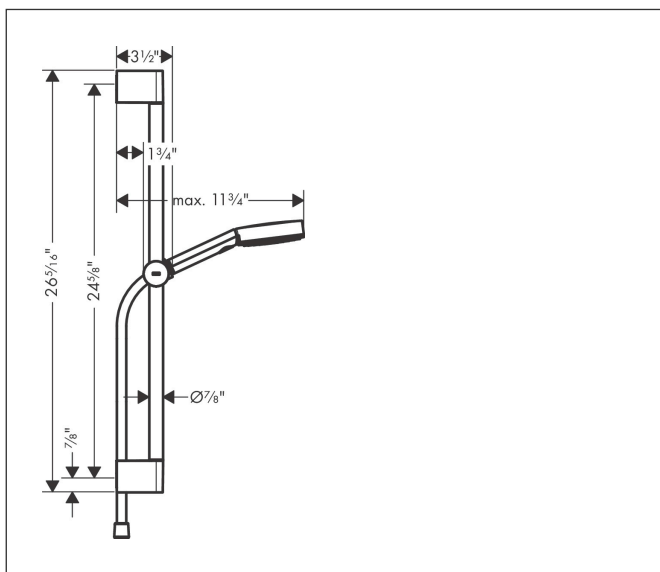

Brand hansgrohe
 Art. Name **Pulsify Select S** Wallbar Set 105 3-Jet 24", 1.75 GPM
 Art. Nr. 24162671
 Surface matte black
 Pos. 1

Product Picture

Drawing

Features

- Consists of: Handshower, Slider, Wallbar, Handshower hose
- Spray modes: PowderRain, IntenseRain, Pulsating Massage
- Select button for comfortable alternation of spray modes
- Flow: 1.75 GPM (6.6 L/Min)
- Pivot connector prevents hose from tangling
- Stand pipe: 669 mm
- Shower bar diameter: 22 mm
- Profile stand pipe: round