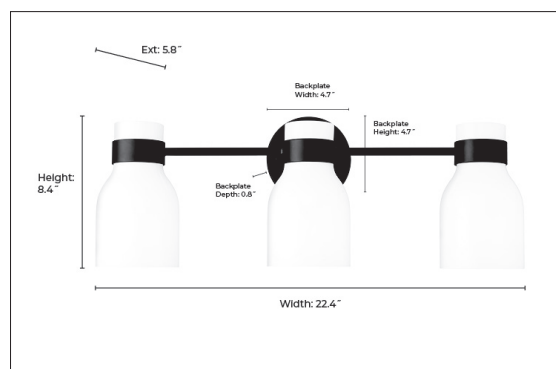

Millennium Lighting
105 Declaration Drive
McDonough, GA 30253
www.millenniumlighting.com