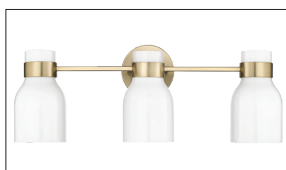

23003

CORELLA THREE LIGHT VANITY

FINISH

MB - Matte Black
MG - Modern Gold
PN - Polished Nickel

DIMENSIONS

Width 22.4"
Height 8.4"
Ext. 5.8"
Backplate Width 4.7"
Backplate Depth 0.8"
Backplate Height 4.7"
Weight 4.4 lbs

MATERIAL

Steel

GLASS

Opal Shiny

LAMPING

Bulbs 3-Medium
Bulb Base Medium (E26)
Watts per Bulb 60W
Voltage 120V
Total Wattage 180W
Bulbs Included No

CERTIFICATION

ETL Listed Damp Location

ITEM NUMBER

SKUs 23003 MB
23003 MG
23003 PN

23003 MG

Millennium Lighting
105 Declaration Drive
McDonough, GA 30253
www.millenniumlighting.com