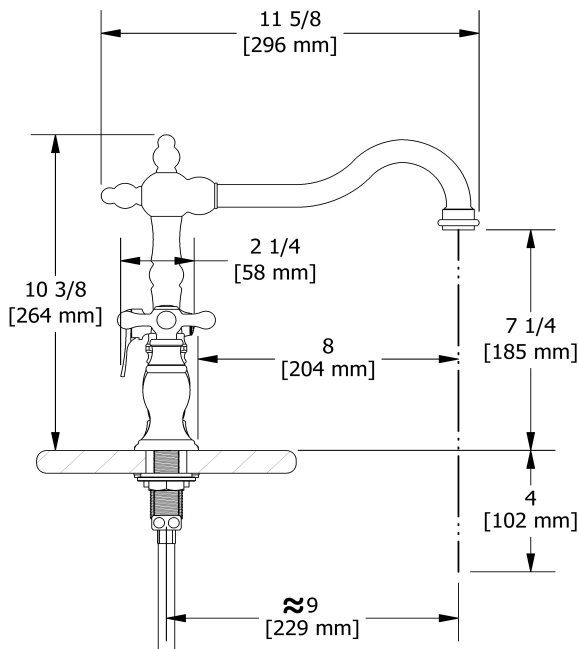

Certifications

- CSA B125.1
- NSF/ANSI standard 61 and 372
- ASME A112.18.1
- CMR248 Approval

UPC®