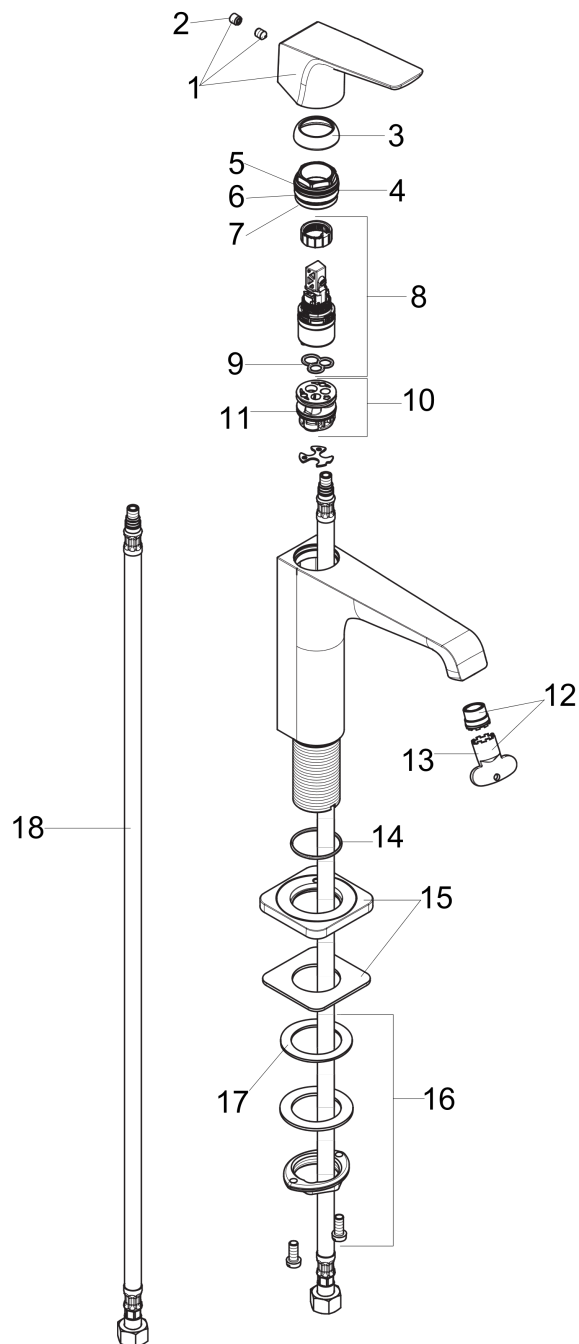

AXOR Citterio E
Single-Hole Faucet 125 with Lever Handle, 1.2 GPM
Finishes : **chrome** Part no. : **36111001**

Exploded drawing

Year of production: >07/16

AXOR Citterio E
Single-Hole Faucet 125 with Lever Handle, 1.2 GPM
 Finishes : **chrome** Part no. : **36111001**

Spare parts list

Year of production: >07/16

Pos.	Description	Part no.	PC	PU
1	handle	92593000	0	1
2	screw cover	96762000	0	1
3	flange	98863000	0	1
4	nut	98864000	0	1
5	O-Ring 22x2	98185000	0	1
6	O-ring 28x1,5	98421000	0	1
7	O-ring 25x1,5	98146000	0	1
8	cartridge, assy	95973001	0	1
9	seal	98865000	0	1
10	adapter for cartridge	98866000	0	1
11	O-ring 23x2	98398000	0	1
12	aerator laminar M16,5x1 (4,5 l/min)	92876000	0	1
13	special tool	98987000	0	1
14	O-ring 30x1,5	98433000	0	1
15	escutcheon	92190000	0	1
16	fixing set (Ø 32)	13961000	0	1
17	lever collar	97548000	0	1
18	connection hose 23½" M8x0,75 3/8"	98600001	0	1