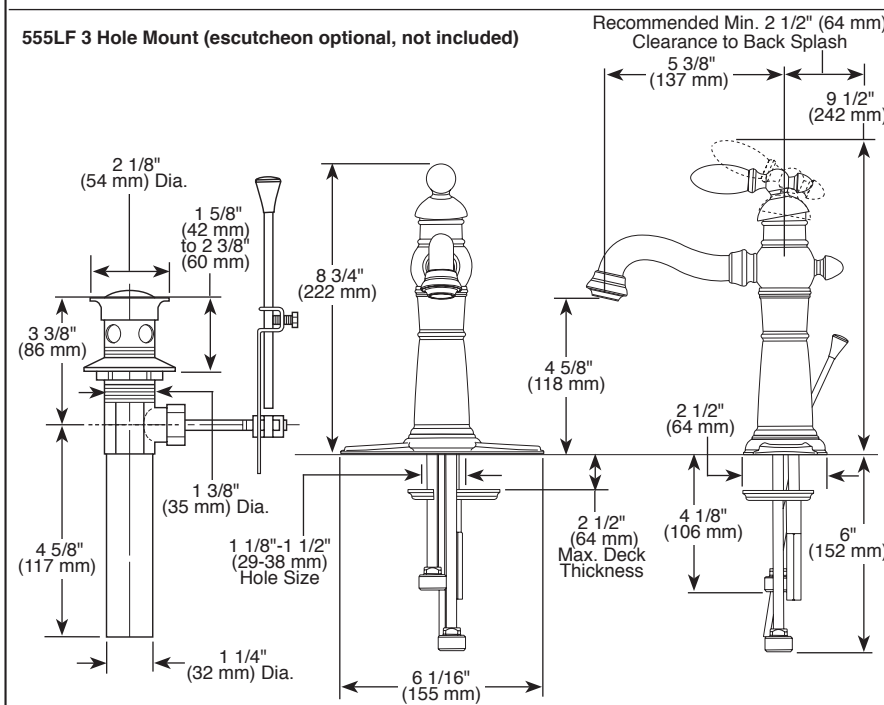

see what Delta can do™

BATHROOM FAUCETS

- Victorian® Bath Collection
- Single Handle Deck Mount
- Single Hole Riser Model

Submitted Model No.: _____
 Specific Features: _____

STANDARD SPECIFICATIONS:

- Max. flow rate 1.2 gpm @ 60 psi, 4.5 L/min @ 414 kPa
- One or three hole mount (escutcheon optional, not included)
- Solid brass fabricated body
- Control mechanism is replaceable cartridge with ceramic plates
- 1/2" NPSM threaded male inlet shanks
- 555LF Models have metal drain with pop-up type fitting with plated flange and stopper

COMPLIES WITH:

- ASME A112.18.1 / CSA B125.1
- ASME A112.18.2 / CSA B125.2
- Indicates compliance to ICC/ANSI A117.1 - Valve control only
- EPA WaterSense®

▲ Designate Proper Finish Suffix

Delta reserves the right (1) to make changes in specifications and materials, and (2) to change or discontinue models, both without notice or obligation. Dimensions are for reference only. See current full-line price book or www.deltafaucet.com for finish options and product availability.

DSP-L-555LF Rev. G

Delta Faucet Company

55 E. 111th Street, Indianapolis, IN 46280
 350 South Edgeware Road, St. Thomas, ON N5P 4L1
 © 2020 Delta Faucet Company