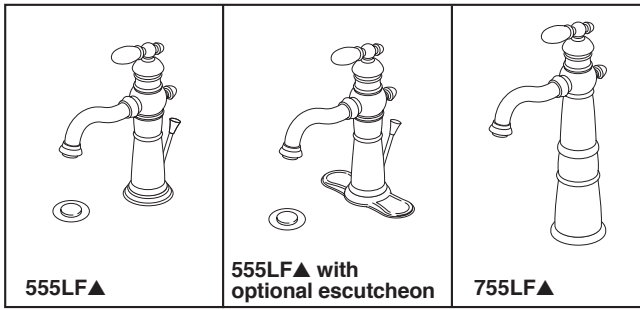

see what Delta can do™

BATHROOM FAUCETS

- Victorian® Bath Collection
- Single Handle Deck Mount
- Single Hole Riser Model

Submitted Model No.: _____
 Specific Features: _____

STANDARD SPECIFICATIONS:

- Max. flow rate 1.2 gpm @ 60 psi, 4.5 L/min @ 414 kPa
- One or three hole mount (escutcheon optional, not included)
- Solid brass fabricated body
- Control mechanism is replaceable cartridge with ceramic plates
- 1/2" NPSM threaded male inlet shanks
- 555LF Models have metal drain with pop-up type fitting with plated flange and stopper

COMPLIES WITH:

- ASME A112.18.1 / CSA B125.1
- ASME A112.18.2 / CSA B125.2
- Indicates compliance to ICC/ANSI A117.1 - Valve control only
- EPA WaterSense®

▲ Designate Proper Finish Suffix

Delta reserves the right (1) to make changes in specifications and materials, and (2) to change or discontinue models, both without notice or obligation. Dimensions are for reference only. See current full-line price book or www.deltafaucet.com for finish options and product availability.