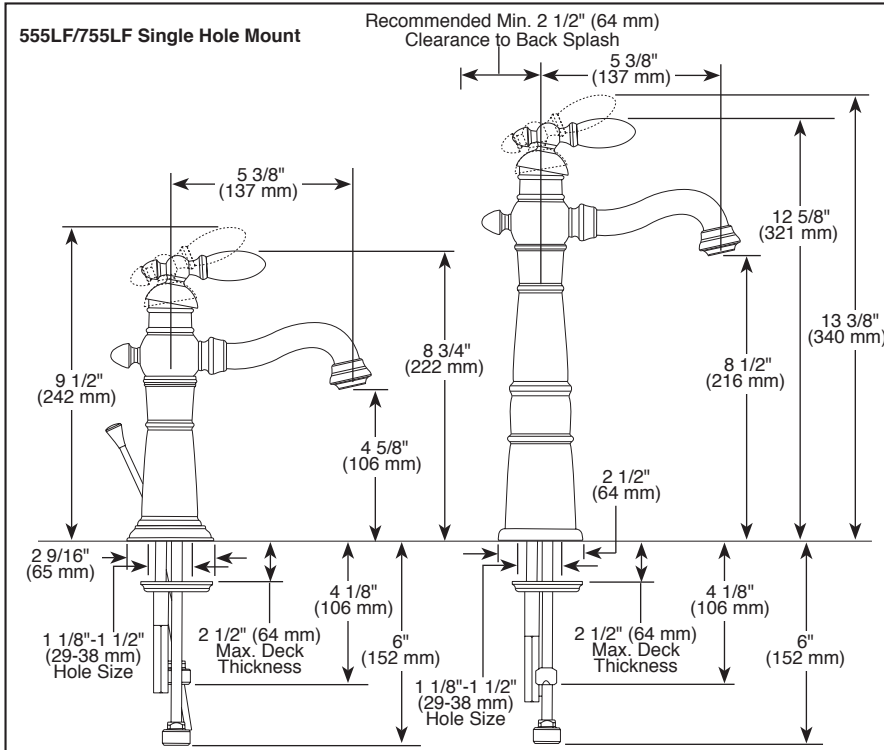

see what Delta can do™

BATHROOM FAUCETS

- Victorian® Bath Collection
- Single Handle Deck Mount
- Single Hole Riser Model

Submitted Model No.: _____
 Specific Features: _____

STANDARD SPECIFICATIONS:

- Max. flow rate 1.2 gpm @ 60 psi, 4.5 L/min @ 414 kPa
- One or three hole mount (escutcheon optional, not included)
- Solid brass fabricated body
- Control mechanism is replaceable cartridge with ceramic plates
- 1/2" NPSM threaded male inlet shanks
- 555LF Models have metal drain with pop-up type fitting with plated flange and stopper

COMPLIES WITH:

- ASME A112.18.1 / CSA B125.1
- ASME A112.18.2 / CSA B125.2
- Indicates compliance to ICC/ANSI A117.1 - Valve control only
- EPA WaterSense®

▲ Designate Proper Finish Suffix

Delta reserves the right (1) to make changes in specifications and materials, and (2) to change or discontinue models, both without notice or obligation. Dimensions are for reference only. See current full-line price book or www.deltafaucet.com for finish options and product availability.

DSP-L-555LF Rev. G

Delta Faucet Company

55 E. 111th Street, Indianapolis, IN 46280
 350 South Edgeware Road, St. Thomas, ON N5P 4L1
 © 2020 Delta Faucet Company