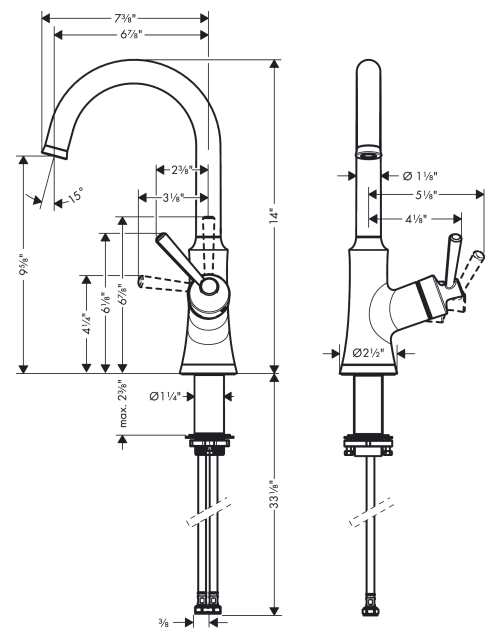

Joleena

Bar Faucet, 1.5 GPM

Finishes : **chrome** Part no. : **04795000**

Description

Features

- Swivel range 150°
- Aerated spray
- Single-hole installation
- Flow: 1.5 GPM (5.7 L/Min)
- Ceramic cartridge
- 3/8" hoses

Item details

List Price

\$ 315.00

Compliance

Product image

Scale drawing

Joleena
Bar Faucet, 1.5 GPM
Finishes : **chrome** Part no. : **04795000**

Exploded drawing

Year of production: >01/20

Joleena

Bar Faucet, 1.5 GPM

Finishes : **chrome** Part no. : **04795000**

Spare parts list

Year of production: >01/20

Pos.	Description	Part no.	Price	PU
1	handle	93539000	-	1
2	cartridge, assy	93259000	-	1
3	spout cpl.	93541000	-	1
4	escutcheon	93537000	-	1
5	fixing set	93263000	-	1
a	flange	93256000	-	1