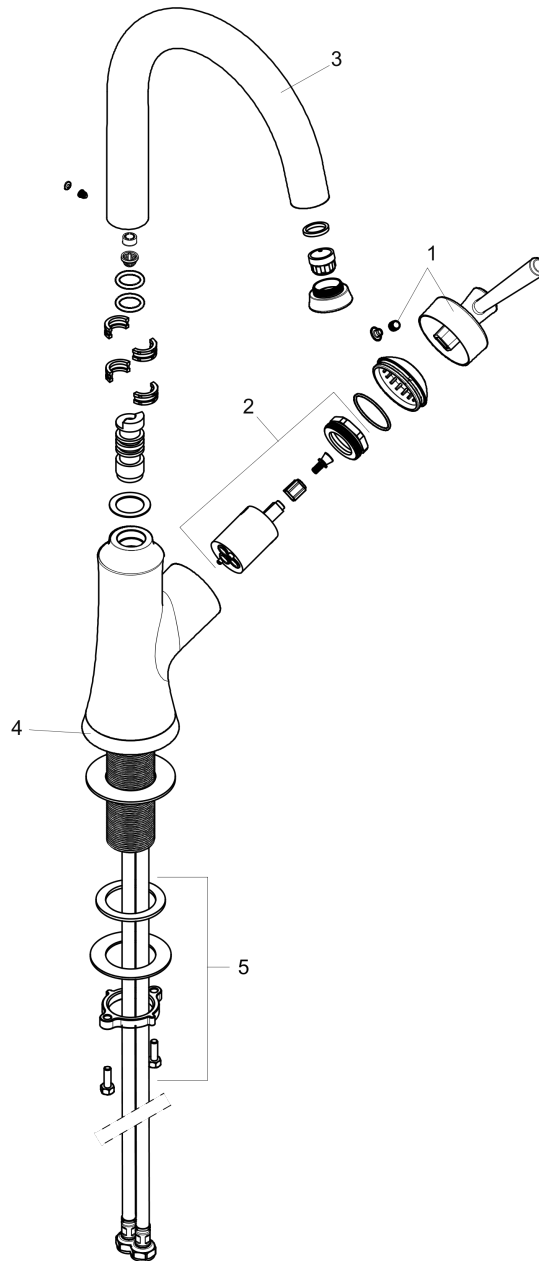

Joleena

Bar Faucet, 1.5 GPM

Finishes : **chrome** Part no. : **04795000**

Description

Features

- Swivel range 150°
- Aerated spray
- Single-hole installation
- Flow: 1.5 GPM (5.7 L/Min)
- Ceramic cartridge
- 3/8" hoses

Item details

List Price

\$ 315.00

Compliance

Product image

Scale drawing

Joleena
Bar Faucet, 1.5 GPM
Finishes : **chrome** Part no. : **04795000**

Exploded drawing

Year of production: >01/20

Joleena

Bar Faucet, 1.5 GPM

Finishes : **chrome** Part no. : **04795000**

Spare parts list

Year of production: >01/20

Pos.	Description	Part no.	Price	PU
1	handle	93539000	-	1
2	cartridge, assy	93259000	-	1
3	spout cpl.	93541000	-	1
4	escutcheon	93537000	-	1
5	fixing set	93263000	-	1
a	flange	93256000	-	1