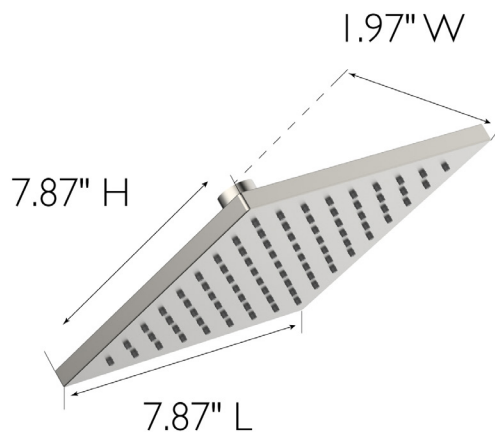

Karsen II Shower Head
Satin Nickel

SPECIFICATIONS

MATERIAL:	ABS
DIMENSIONS:	7.87" H x 7.87" L x 1.97" W
WEIGHT:	.81 lbs.
PVD FINISH:	No
ESCUTCHEON INCLUDED:	No
VALVE INCLUDED:	No
TYPE OF SHOWER HEAD:	Wall Mount
SHOWER HEAD FUNCTIONS (QTY):	1
SHOWER HEAD NOZZLE TYPE:	N/A
SHOWER HEAD SHAPE:	Square
SHOWER HEAD PUSH BUTTON:	No