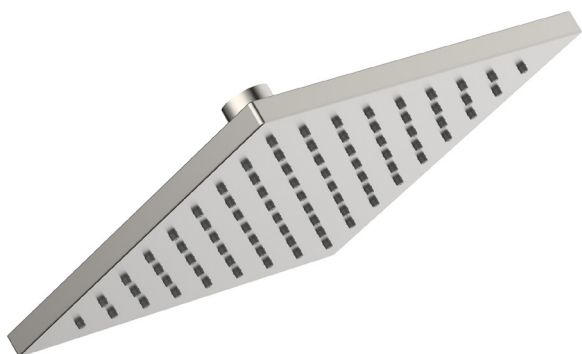

Karsen II Shower Head
Satin Nickel

SPECIFICATIONS

MATERIAL:	ABS
DIMENSIONS:	7.87" H x 7.87" L x 1.97" W
WEIGHT:	.81 lbs.
PVD FINISH:	No
ESCUTCHEON INCLUDED:	No
VALVE INCLUDED:	No
TYPE OF SHOWER HEAD:	Wall Mount
SHOWER HEAD FUNCTIONS (QTY):	1
SHOWER HEAD NOZZLE TYPE:	N/A
SHOWER HEAD SHAPE:	Square
SHOWER HEAD PUSH BUTTON:	No