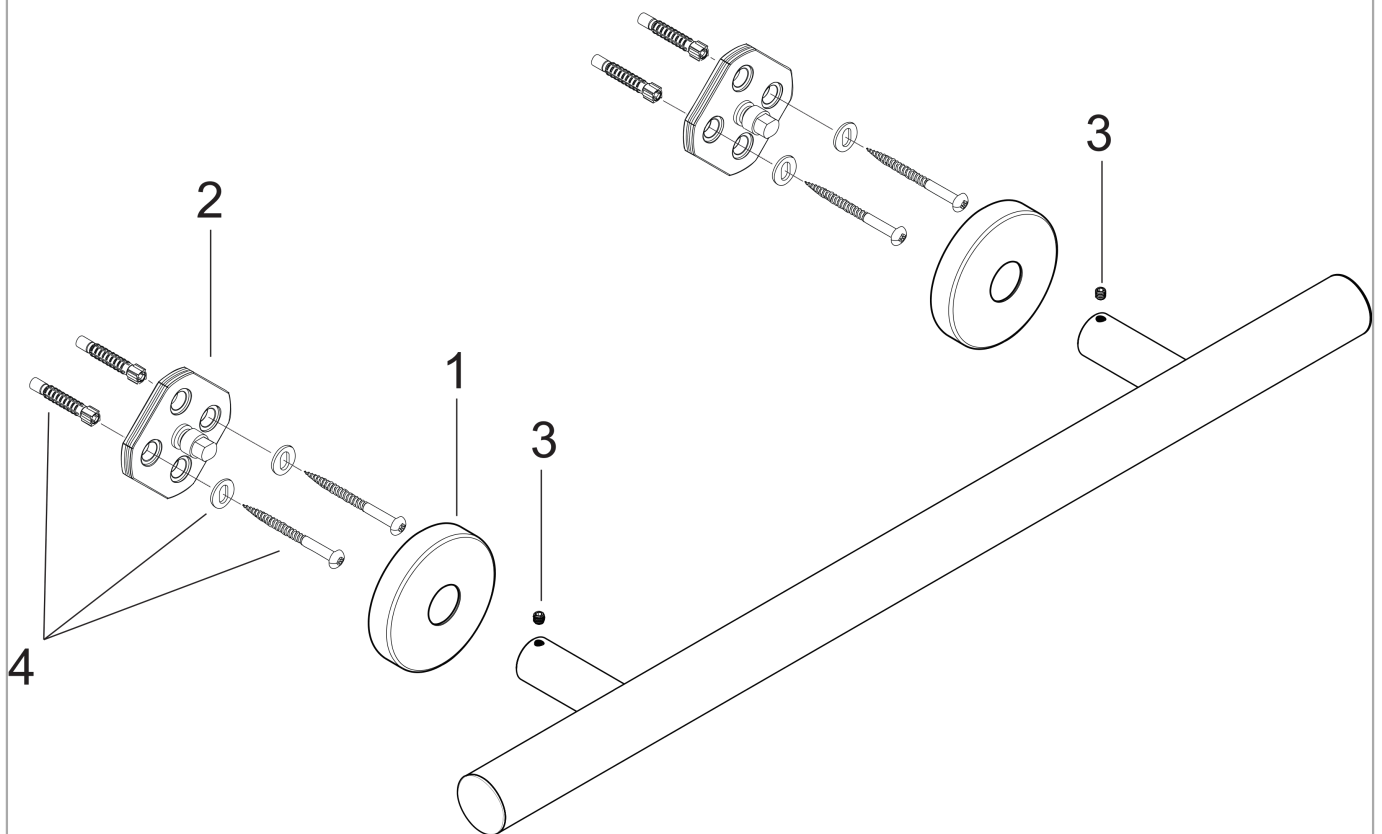

Logis

Towel Bar, 12"

Finishes : **chrome** Part no. : **40513000**

Description

Features

- Brass
- Wall-mounted
- Metal holder

Item details

List Price \$ 114.00

Product image

Scale drawing

Logis

Towel Bar, 12"

Finishes : **chrome** Part no. : **40513000**

Exploded drawing

Year of production: >09/08

Logis

Towel Bar, 12"

Finishes : **chrome** Part no. : **40513000**

Spare parts list

Year of production: >**09/08**

Pos.	Description	Part no.	Price	PU
1	escutcheon	98538000	-	1
2	support element	98539000	-	1
3	hollow set screw M4x4	98540000	-	1
4	mounting set	96179000	-	1