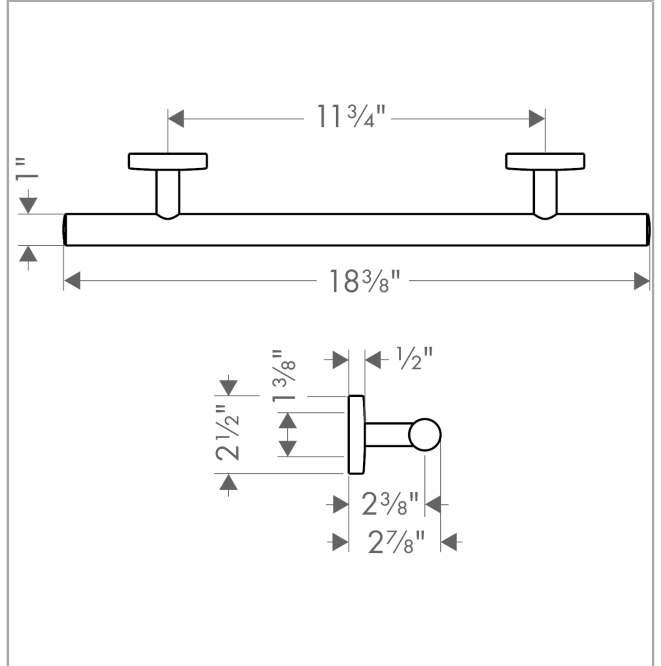

Logis

Towel Bar, 12"

Finishes : **chrome** Part no. : **40513000**

Description

Features

- Brass
- Wall-mounted
- Metal holder

Item details

List Price \$ 114.00

Product image

Scale drawing

Logis

Towel Bar, 12"

Finishes : **chrome** Part no. : **40513000**

Exploded drawing

Year of production: >09/08

Logis

Towel Bar, 12"

Finishes : **chrome** Part no. : **40513000**

Spare parts list

Year of production: >**09/08**

Pos.	Description	Part no.	Price	PU
1	escutcheon	98538000	-	1
2	support element	98539000	-	1
3	hollow set screw M4x4	98540000	-	1
4	mounting set	96179000	-	1