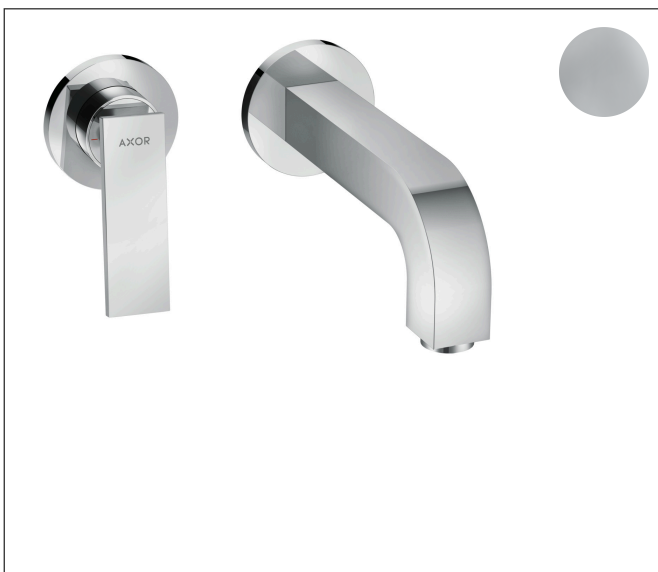

Brand AXOR
Art. Name **AXOR Citterio** Wall-Mounted Single-Handle Faucet Trim, 1.2 GPM
Art. Nr. 39121001
Surface chrome
Pos. 1

Product Picture

Technology

Features

- Consists of: Wall-Mounted Single-Handle Faucet Trim, Pop-up assembly
- Spray modes: Aerated spray
- Flow: 1.2 GPM (4.5 L/Min)
- Ceramic cartridge
- non-closing flush grated valve
- Does not include: basic set