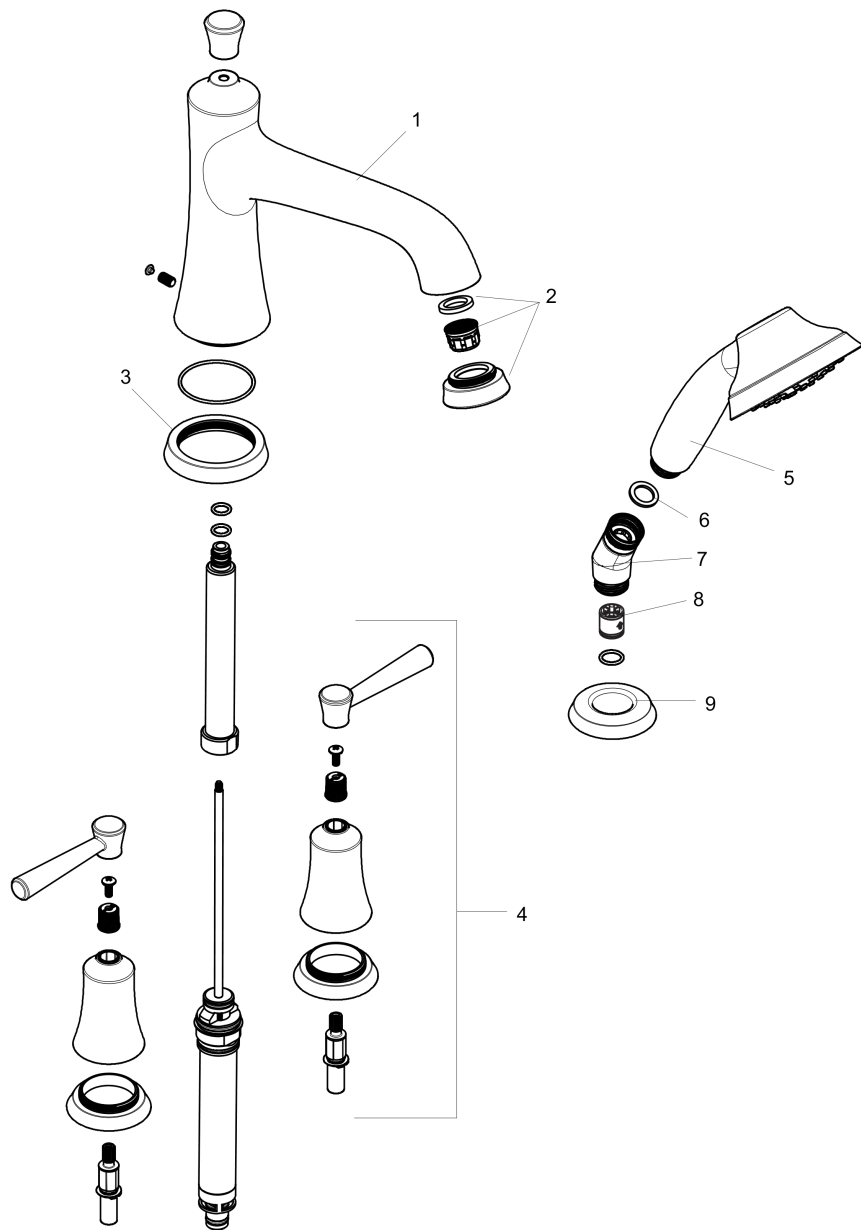

**Joleena**  
**4-Hole Roman Tub Set Trim with 1.75 GPM Handshower**  
 Finishes : **chrome** Part no. : **04777000**

Exploded drawing

Year of production: >09/19

**Joleena**

**4-Hole Roman Tub Set Trim with 1.75 GPM Handshower**

Finishes : **chrome** Part no. : **04777000**

**Spare parts list**

Year of production: >09/19

Pos.	Description	Part no.	Price	PU
2	spout cpl.	93548000	-	1
3	aerator M22x1	93543001	-	1
4	escutcheon for spout	93544000	-	1
5	handle	93542000	-	1
6	handshower	04782000	-	1
7	seal	98058000	-	1
8	shower holder	28071000	-	1
9	set of non return valves DW 15	94074000	-	1
10	escutcheon for shower holder	93547000	-	1
a	selector assy	93549000	-	1