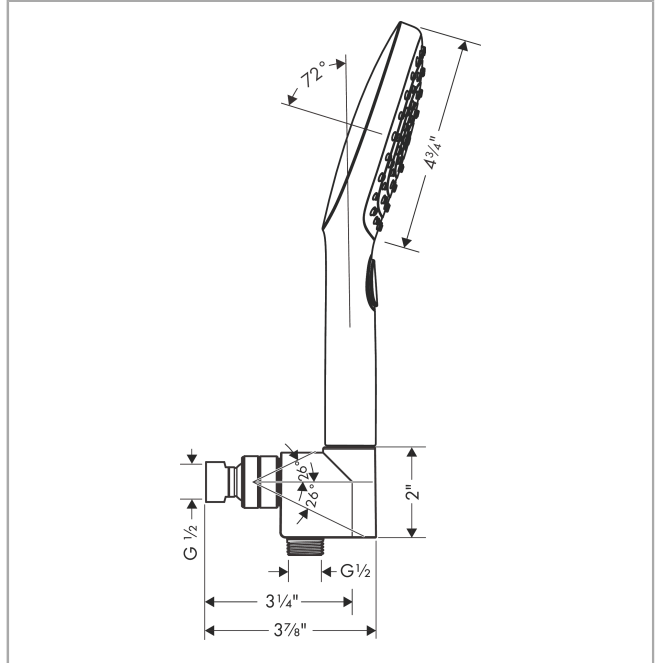

**Raindance Select E**  
**Handshower Set 120 3-Jet, 2.5 GPM**  
 Finishes : **white/chrome** Part no. : **04541400**

**Description**

**Features**

- Consists of: Handshower, Handshower holder, Handshower hose
- Spray modes: Rain, RainAir, Whirl
- Select button for comfortable alternation of spray modes
- Flow: 2.5 GPM (9.5 L/Min)
- 26° adjustment

**Item details**

List Price \$ 231.00

**Technology**

**Compliance**

**Product image**

**Scale drawing**

**Raindance Select E**  
**Handshower Set 120 3-Jet, 2.5 GPM**  
Finishes : **white/chrome** Part no. : **04541400**

Exploded drawing

Year of production: >11/18

**Raindance Select E**  
**Handshower Set 120 3-Jet, 2.5 GPM**  
 Finishes : **white/chrome** Part no. : **04541400**

## Spare parts list

Year of production: >11/18

Pos.	Description	Part no.	Price	PU
1	support	04580000	-	1
2	filter packing	88649000	-	1
3	nut	97958000	-	1
4	lever collar	97536000	-	1
5	seal	97606000	-	1
6	ball joint	97331000	-	1
7	set of non return valves DW 15	94074000	-	1
8	seal	98058000	-	1
9	shower hose 1,60 m	28276003	-	1
10	filter packing	94246000	-	1
11	handshower	26521401	-	1