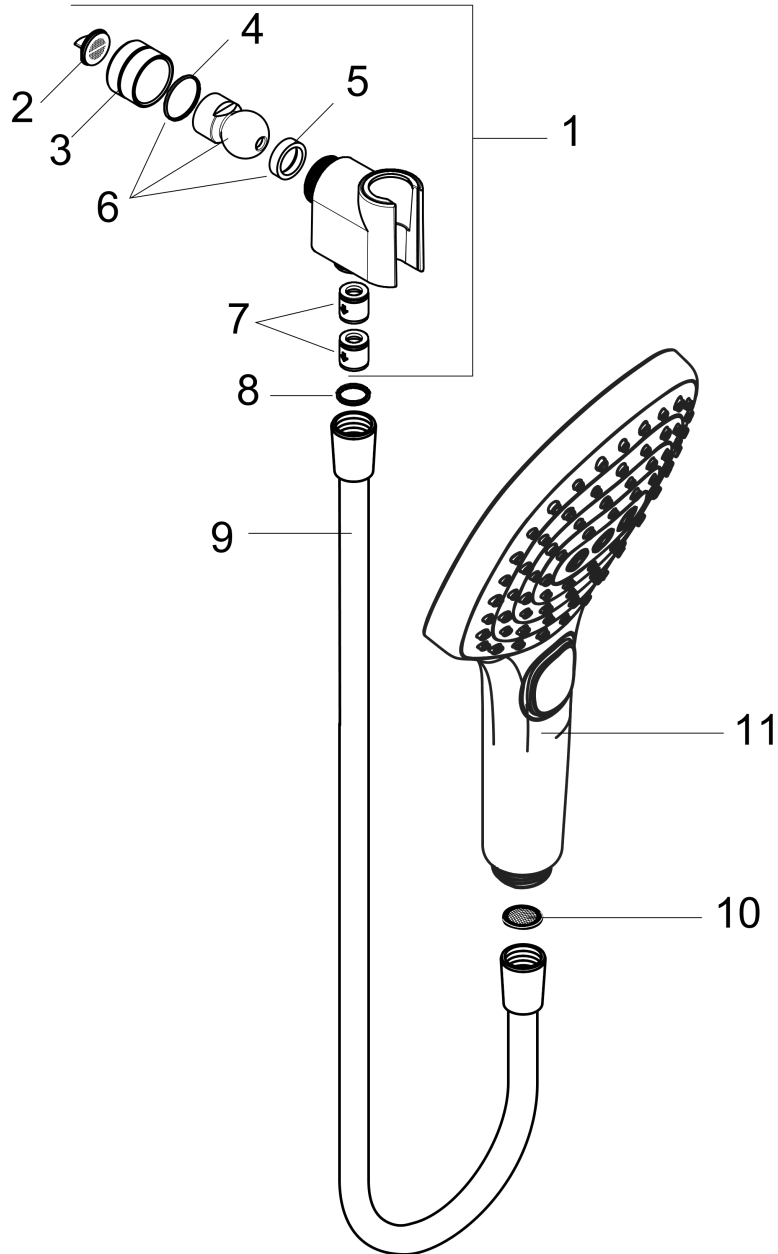

**Raindance Select E**  
**Handshower Set 120 3-Jet, 2.5 GPM**  
 Finishes : **white/chrome** Part no. : **04541400**

**Description**

**Features**

- Consists of: Handshower, Handshower holder, Handshower hose
- Spray modes: Rain, RainAir, Whirl
- Select button for comfortable alternation of spray modes
- Flow: 2.5 GPM (9.5 L/Min)
- 26° adjustment

**Item details**

List Price \$ 231.00

**Technology**

**Compliance**

**Product image**

**Scale drawing**

**Raindance Select E**  
**Handshower Set 120 3-Jet, 2.5 GPM**  
Finishes : **white/chrome** Part no. : **04541400**

Exploded drawing

Year of production: >11/18

**Raindance Select E**  
**Handshower Set 120 3-Jet, 2.5 GPM**  
 Finishes : **white/chrome** Part no. : **04541400**

## Spare parts list

Year of production: >11/18

Pos.	Description	Part no.	Price	PU
1	support	04580000	-	1
2	filter packing	88649000	-	1
3	nut	97958000	-	1
4	lever collar	97536000	-	1
5	seal	97606000	-	1
6	ball joint	97331000	-	1
7	set of non return valves DW 15	94074000	-	1
8	seal	98058000	-	1
9	shower hose 1,60 m	28276003	-	1
10	filter packing	94246000	-	1
11	handshower	26521401	-	1