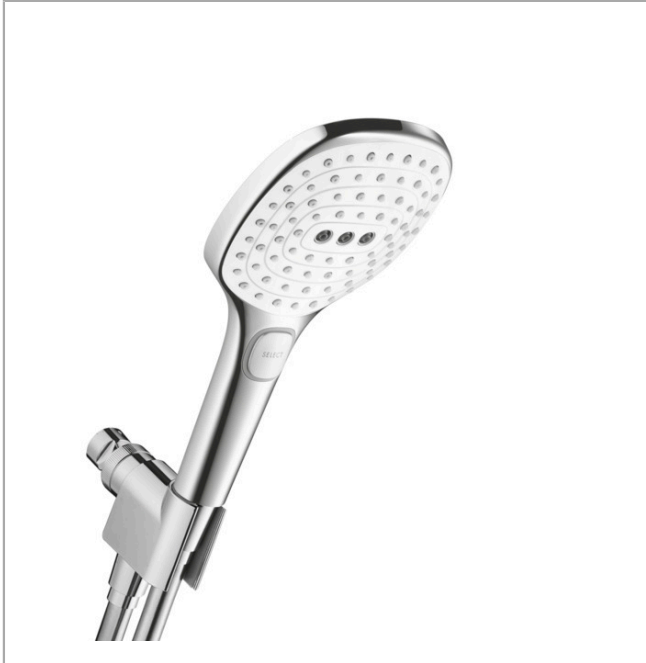

**Raindance Select E**  
**Handshower Set 120 3-Jet, 2.5 GPM**  
 Finishes : **white/chrome** Part no. : **04541400**

**Description**

**Features**

- Consists of: Handshower, Handshower holder, Handshower hose
- Spray modes: Rain, RainAir, Whirl
- Select button for comfortable alternation of spray modes
- Flow: 2.5 GPM (9.5 L/Min)
- 26° adjustment

**Item details**

List Price \$ 231.00

**Technology**

**Compliance**

**Product image**

**Scale drawing**

**Raindance Select E**  
**Handshower Set 120 3-Jet, 2.5 GPM**  
Finishes : **white/chrome** Part no. : **04541400**

Exploded drawing

Year of production: >11/18

**Raindance Select E**  
**Handshower Set 120 3-Jet, 2.5 GPM**  
 Finishes : **white/chrome** Part no. : **04541400**