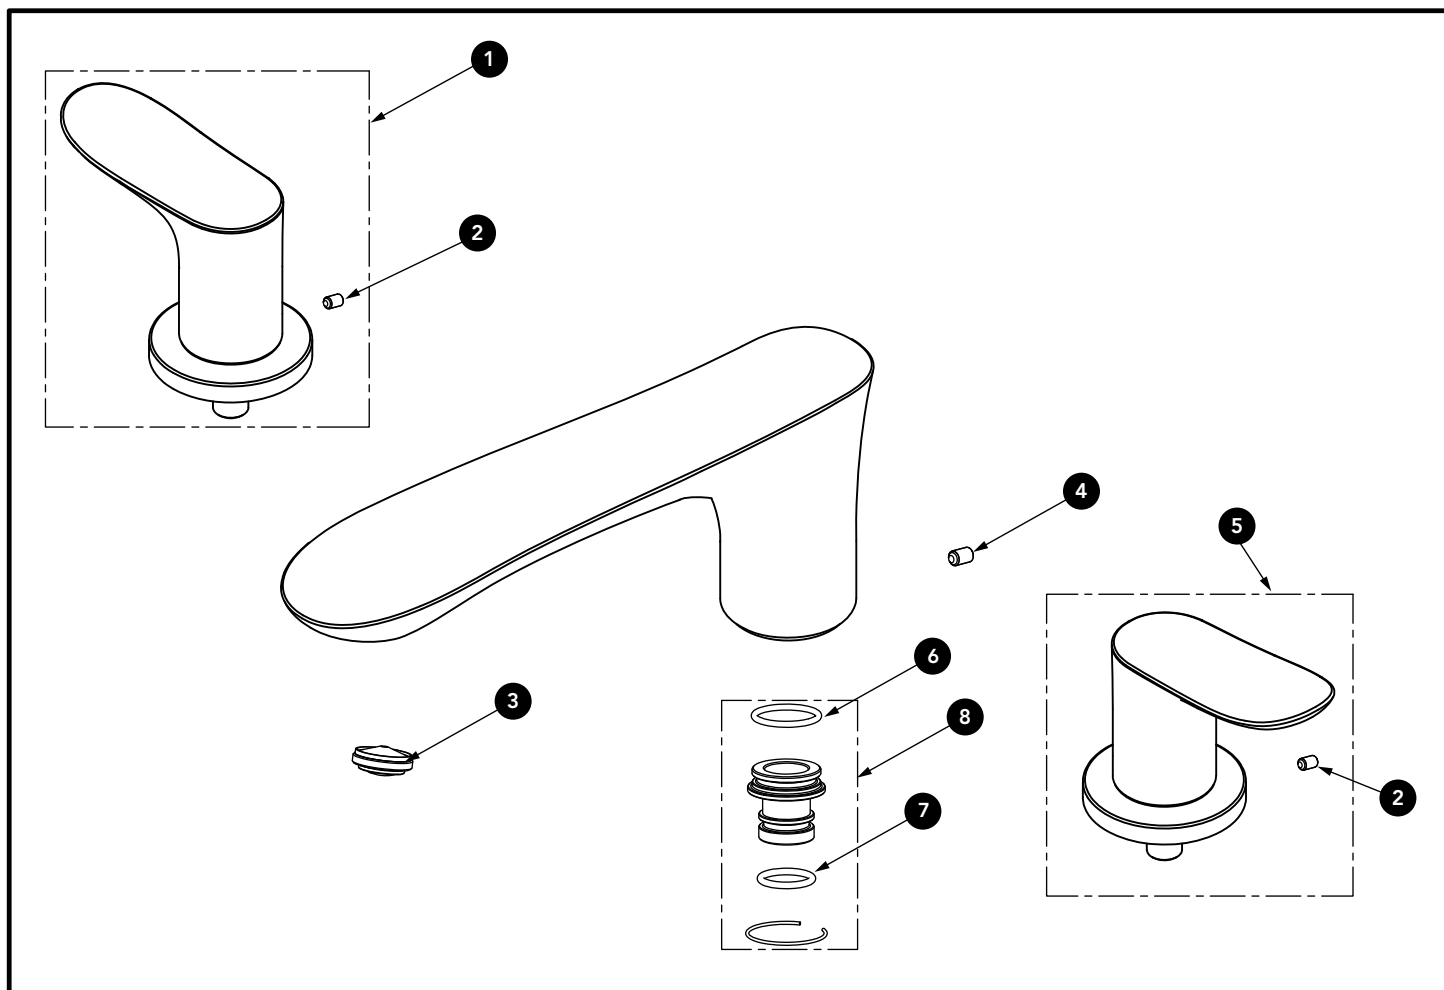

**GO Roman Tub Filler Trim (3-Hole)**

Item	Part	Description
1*	THP5399#\$\$	Handle (Hot)
2	THP4365	Set Screw
3	THP5214	Aerator
4	THP5178	Set Screw
5*	THP5340#\$\$	Handle (Cold)
6	THP5180	O-Ring
7	THP5181	O-Ring
8	THP5182	Valve Connector

\* Please specify finish when ordering

LEGEND
\$\$ = Denotes Finish
#CP = Polished Chrome
#BN = Brushed Nickel
#PN = Polished Nickel