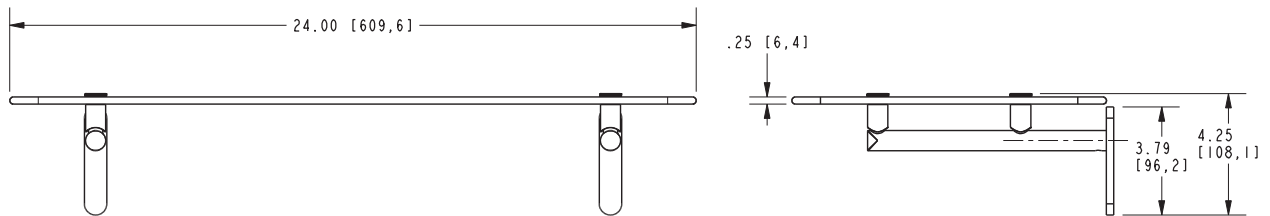

0240-24

Sine Toiletry Shelf 0240-24