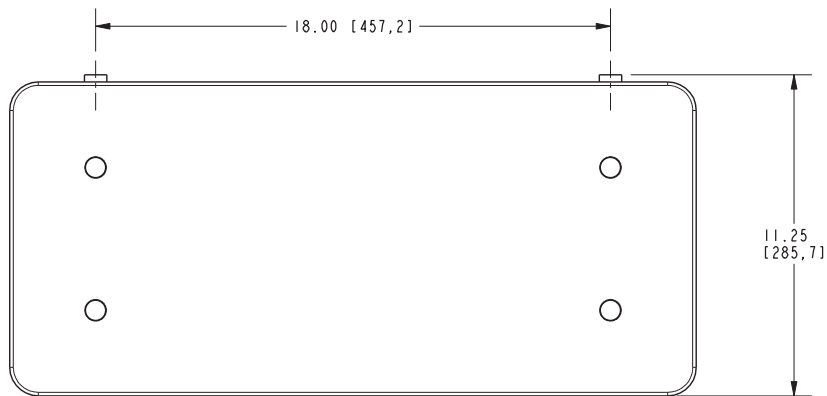

0240-24

Sine Toiletry Shelf 0240-24