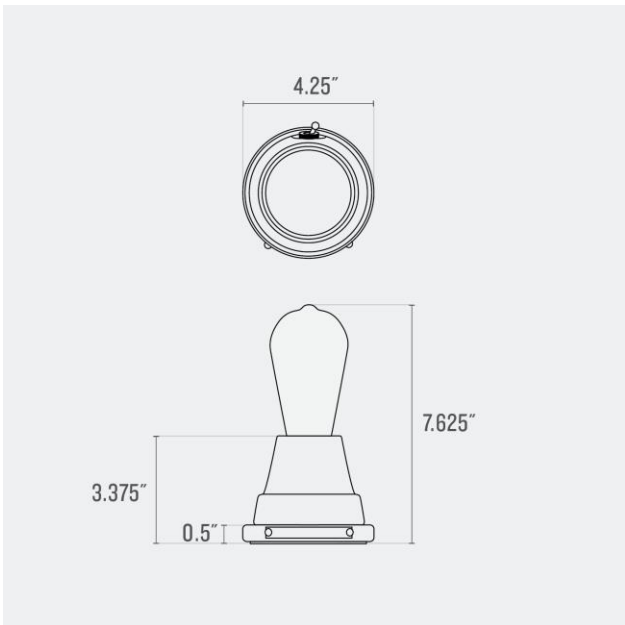

UL Listed: No

Max Wattage: 40 W

Voltage: 120 Volts

Location Rating: Damp

Dimensions:

Overall: 3.375" H (7.625" H with bulb) x 4.25" W x 4.25" D

Materials: Brass / Cast Iron / Cloth Cord / Cork

Details:

- 6 ft. twisted cloth cord
- On/off toggle switch
- Includes 2.5W Edison Marconi LED Bulb

Cord Length: 6'

Switch Type: Toggle

One year guarantee

Finish Option(s)

Natural Brass
(NB)

Cord Option(s)

Black Twisted
(BKT)