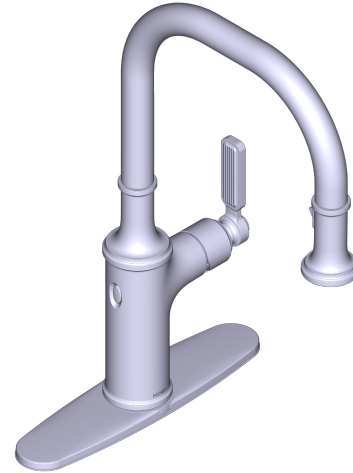

## DESCRIPTION

- Reflex™ pulldown system offers smoother operation, easy movement and secure docking
- PowerClean™ Spray Technology
- Duralock™ quick connect installation
- Metal construction with various finishes identified by suffix
- Pulldown spray with 68" braided hose
- High arc spout provides height and reach to fill or clean large pots while pullout wand provides the maneuverability for cleaning or rinsing
- 360° rotating spout
- Flexible supply lines with 3/8" compression fittings

## CARTRIDGE

- 1255™ Duralast™ cartridge for Single-Handle Faucets
- Engineered polymers, non-ferrous and stainless steel materials

## STANDARDS

- Third party certified to IAPMO Green, ASME A112.18.1/CSA B-125.1 and all applicable requirements referenced therein including NSF 61/9 & 372
- Meets CalGreen and Georgia SB370 requirements
- Complies with California Proposition 65 and with the Federal Safe Drinking Water Act
- ADA ♿ for lever handle
- The backflow protection system in this device consists of two independently operating check valves, a primary and a secondary which prevent backflow

## Smyth™ MotionSense Wave™

Single-Handle High Arc Pulldown Kitchen Faucet

**MODELS:** 7770EW Series

**NOTE: THIS FAUCET IS DESIGNED TO BE INSTALLED THROUGH 1 OR 3 HOLES, 1-1/2" (38mm) MIN. DIA.**

**CRITICAL DIMENSIONS** DO NOT SCALE