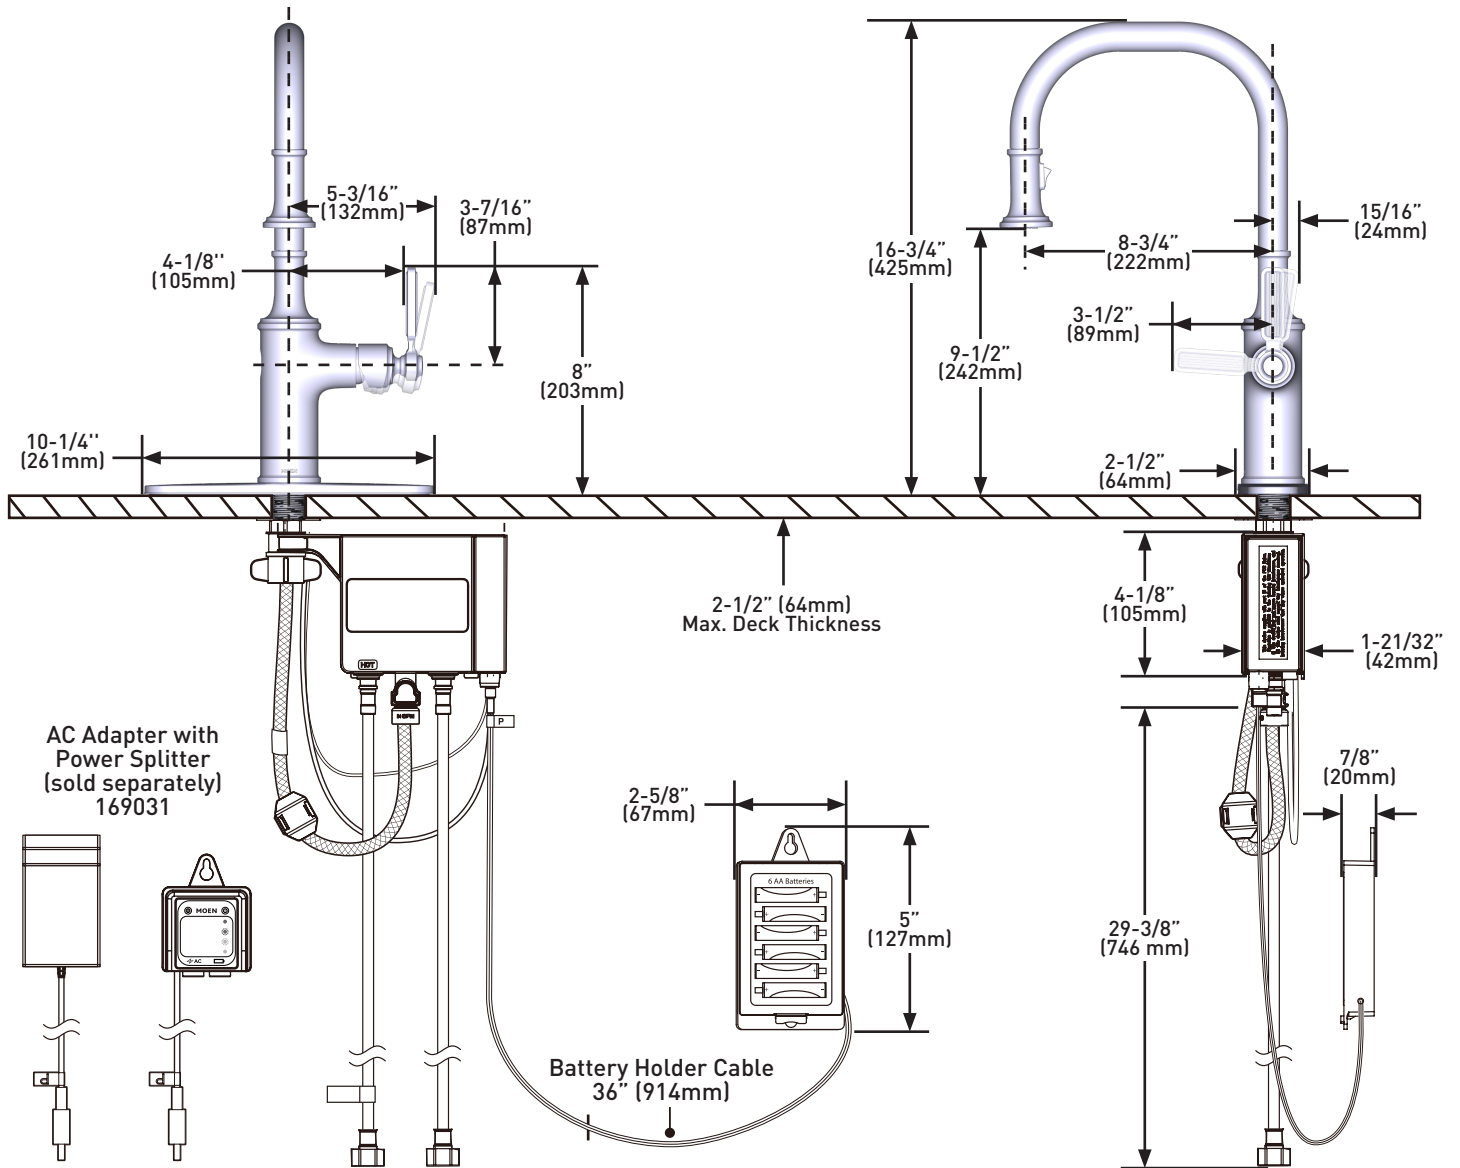

## DESCRIPTION

- Reflex™ pulldown system offers smoother operation, easy movement and secure docking
- PowerClean™ Spray Technology
- Duralock™ quick connect installation
- Metal construction with various finishes identified by suffix
- Pulldown spray with 68" braided hose
- High arc spout provides height and reach to fill or clean large pots while pullout wand provides the maneuverability for cleaning or rinsing
- 360° rotating spout
- Flexible supply lines with 3/8" compression fittings

## STANDARDS

- Third party certified to IAPMO Green, ASME A112.18.1/CSA B-125.1 and all applicable requirements referenced therein including NSF 61/9 & 372
- Meets CalGreen and Georgia SB370 requirements
- Complies with California Proposition 65 and with the Federal Safe Drinking Water Act
- ADA ♿ for lever handle
- The backflow protection system in this device consists of two independently operating check valves, a primary and a secondary which prevent backflow

## Smyth™ MotionSense Wave™

Single-Handle High Arc Pulldown Kitchen Faucet

**MODELS:** 7770EW Series

**NOTE: THIS FAUCET IS DESIGNED TO BE INSTALLED THROUGH 1 OR 3 HOLES, 1-1/2" (38mm) MIN. DIA.**

**CRITICAL DIMENSIONS** DO NOT SCALE

**CRITICAL DIMENSIONS** DO NOT SCALE