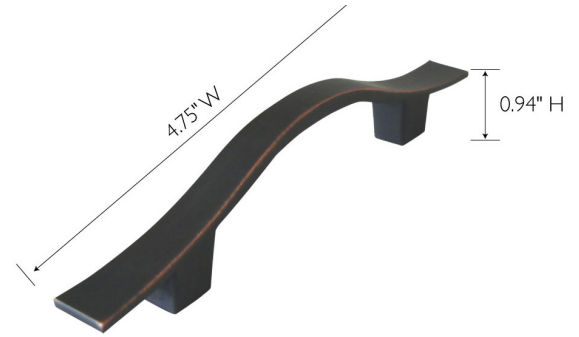

Metro Cabinet and Drawer Pull, 40-Pack
Oil Rubbed Bronze

SPECIFICATIONS

MATERIAL CONSTRUCTION:	Steel
MOUNTING HARDWARE INCLUDED:	Yes
TOOLS NEEDED FOR INSTALLATION:	Screwdriver
ASSEMBLED DIMENSIONS:	0.94" H x 4.75"W
ASSEMBLED WEIGHT:	3.76 lbs.
LEVER/PULL LENGTH:	4.75"
CENTER TO CENTER:	3" C-C
PROJECTION:	0.94"