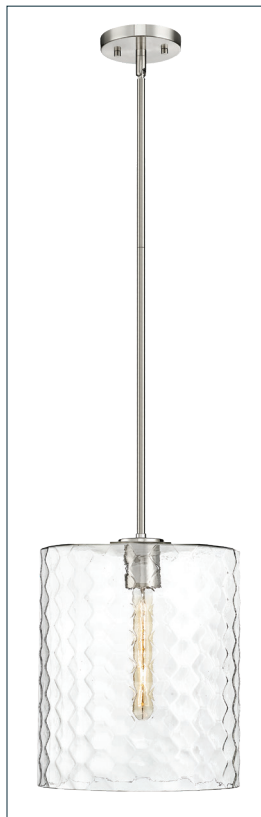

FINISHES

BN - Brushed Nickel

MG - Modern Gold

DIMENSIONS

Width	12"
Height	15"
Canopy Width	4.75"
Canopy Depth	0.75"
Stems	(1 ea.) 6", 12" & 18"
Wire	60"
Weight	10.95 lbs

MATERIAL

Metal

GLASS

Glass Clear Honeycomb

LAMPING

# Bulbs	1-Medium
Bulbs Base	Medium (E26)
Watts per Bulb	100W
Voltage	120V
Total Wattage	100W
Bulbs Included	No

CERTIFICATION

UL Listed Dry Location

ITEM NUMBER

SKU's 9221 BN
9221 MG

9221 BN

9221 MG

Millennium Lighting
105 Declaration Drive
McDonough, GA 30253
www.millenniumlighting.com