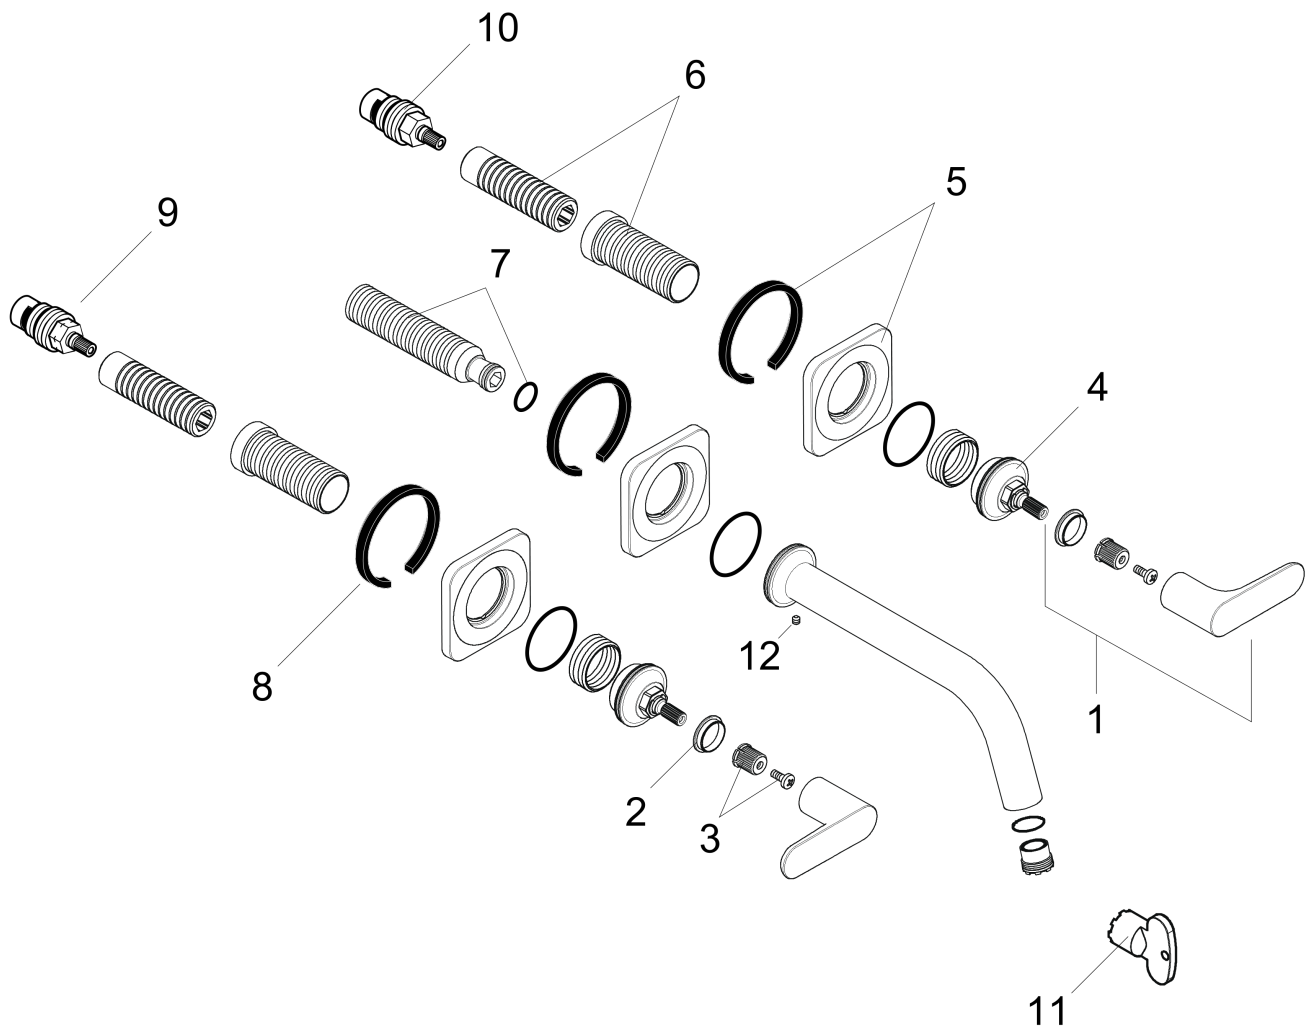

## Scale drawing

**AXOR Citterio M**  
**Wall-Mounted Widespread Faucet Trim, 1.2 GPM**  
Finishes : **brushed nickel**    Part no. : **34315821**

## Exploded drawing

Year of production: >07/16

**AXOR Citterio M**  
**Wall-Mounted Widespread Faucet Trim, 1.2 GPM**  
 Finishes : **brushed nickel**    Part no. : **34315821**

## Spare parts list

Year of production: >07/16

Pos.	Description	Part no.	PC	PU
1	handle	34095820	0	1
2	set of color-rings cold / hot water	98927000	0	1
3	handle fixing set	98932000	0	1
4	nut	98929820	0	1
5	escutcheon	98930000	0	1
6	fixing set	96393000	0	1
7	connecting thread G½	98933000	0	1
8	seal	97530000	0	1
9	shut off unit right closing	96350000	0	1
10	shut off unit left closing	96351000	0	1
11	special tool	98987000	0	1
12	hollow set screw M4x5	92846000	0	1
a	aerator M16,5x1 (4,5 l/min)	92875000	0	1