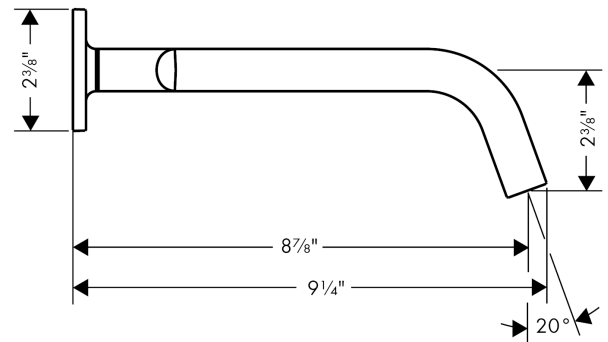

Scale drawing