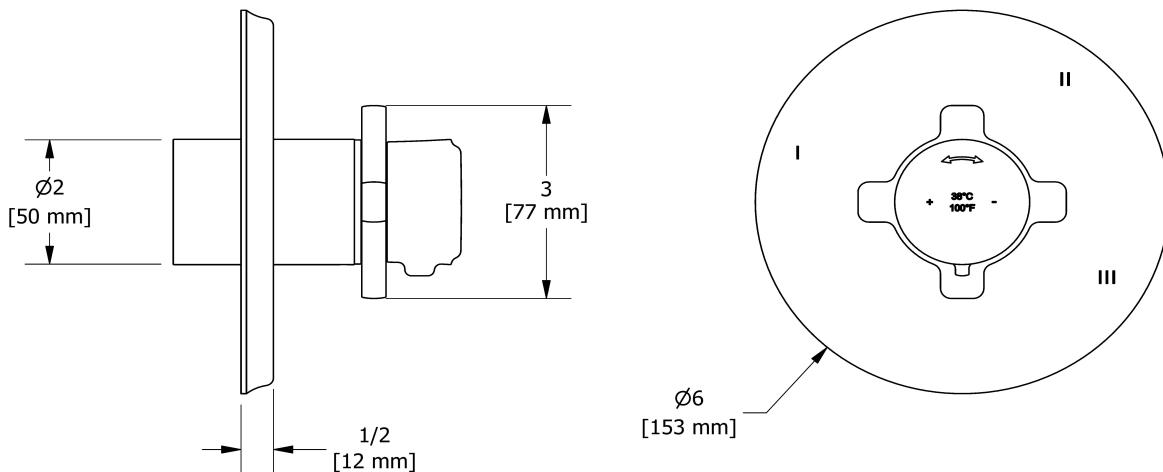

Sizes, models and finishes may differ from those presented.

Warranty

This **Riobel Inc.** product you have purchased carries a Limited Lifetime Warranty on the chrome, PVD finish, blacks and all working parts and is guaranteed from the initial purchase date against all manufacturing defects. All other finishes, including plastic components, are guaranteed for one year. All electric and/or electronic parts are covered by a 5-year limited warranty.

Customer Service

Ontario, West Canada : 888-287-5354 Quebec, Maritimes, United States : 866-473-8442

2020.11.24