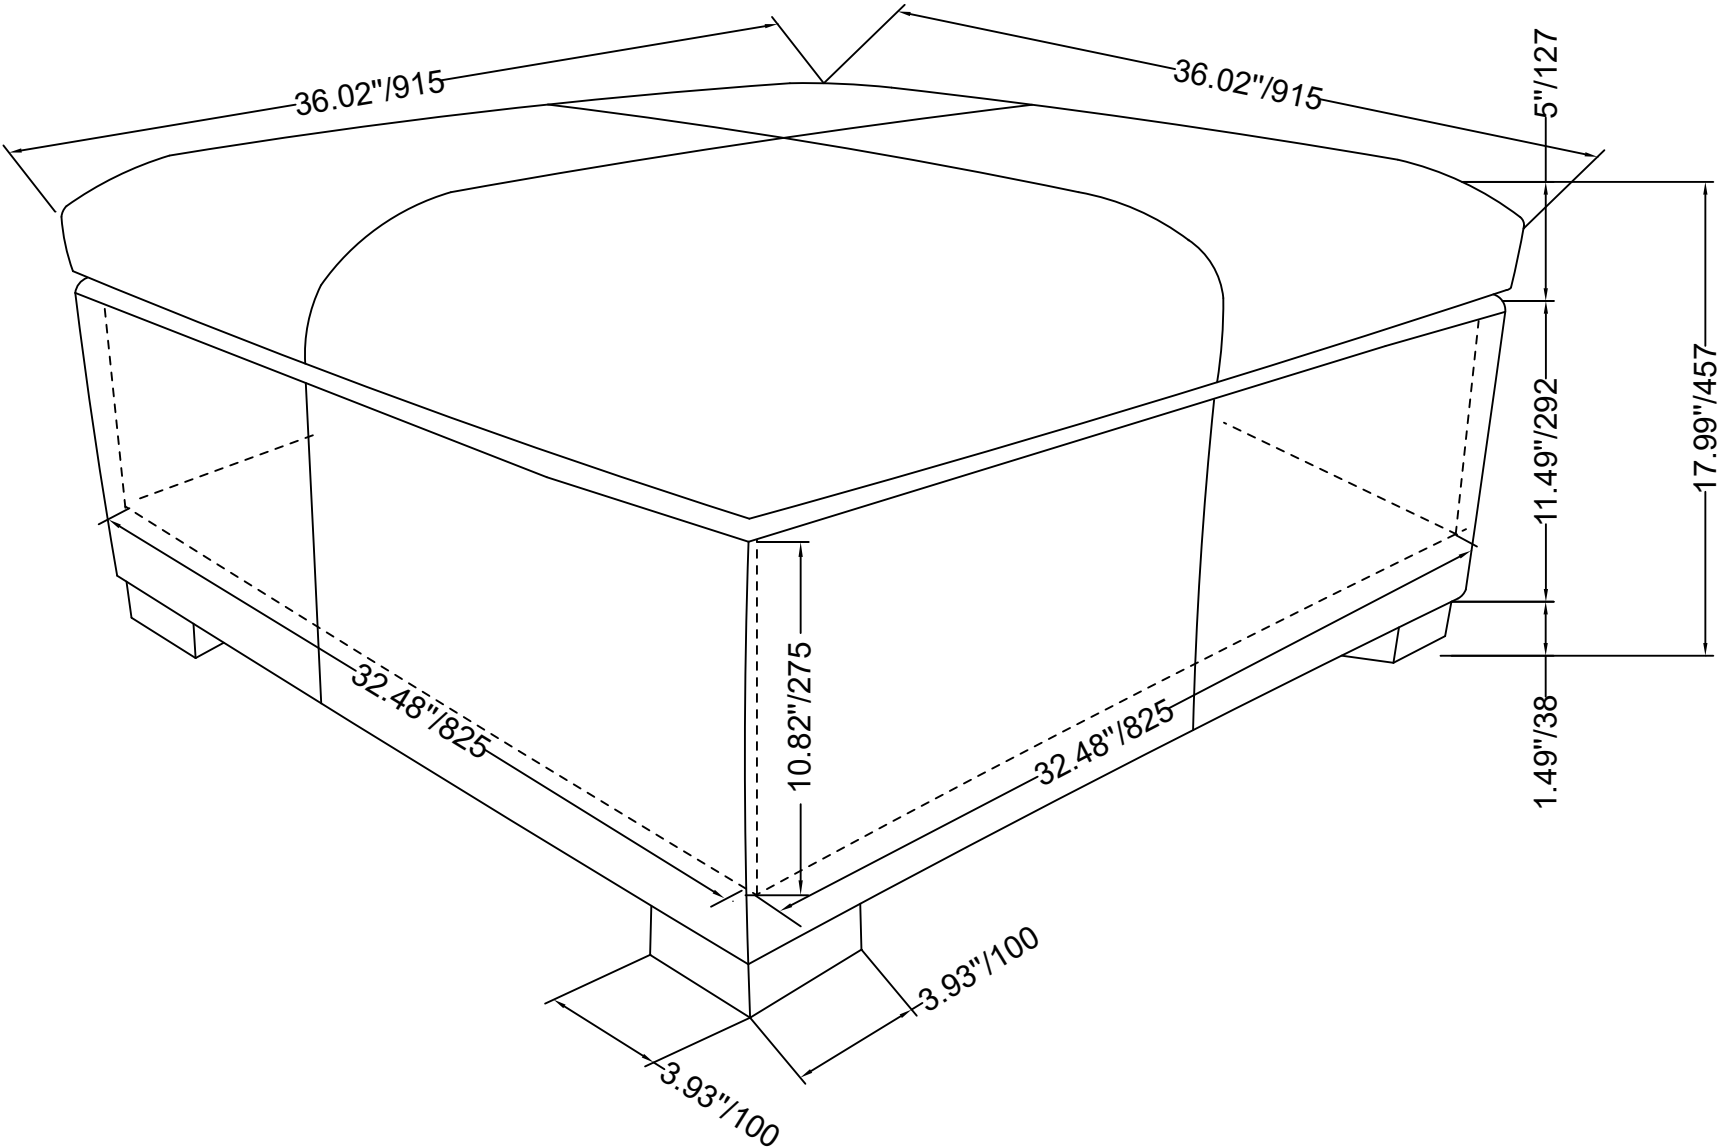

# GABBIE Square Coffee Table Storage Ottoman with Lift up lid

Net Weight: 62lbs/28.12kgs