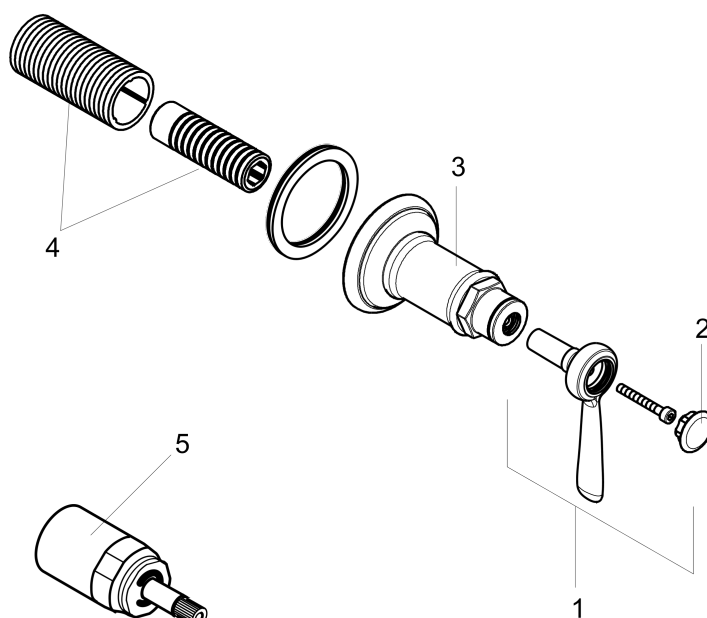

## Scale drawing

**AXOR Montreux**  
**Volume Control Trim with Lever Handle**  
Finishes : **polished nickel**    Part no. : **16872831**

## Exploded drawing

Year of production: >04/09

**AXOR Montreux**  
**Volume Control Trim with Lever Handle**  
 Finishes : **polished nickel**    Part no. : **16872831**

## Spare parts list

Year of production: >04/09

Pos.	Description	Part no.	PC	PU
1	handle	16691830	0	1
2	set of screw covers, cold / hot water / neutral	97987000	0	1
3	escutcheon for handle	98578830	0	1
4	fixing set	96392000	0	1
5	extension 25 mm	96370000	0	1