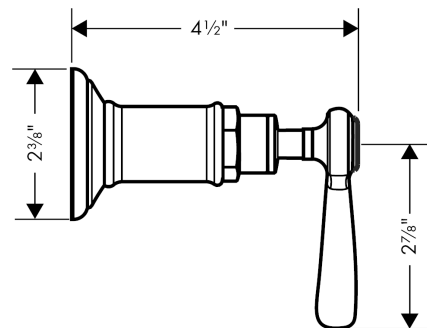

**AXOR Montreux**  
**Volume Control Trim with Lever Handle**  
Finishes : **polished nickel**    Part no. : **16872831**

## Description

## Scale drawing

**AXOR Montreux**  
**Volume Control Trim with Lever Handle**  
Finishes : **polished nickel**    Part no. : **16872831**

## Exploded drawing

Year of production: >04/09

**AXOR Montreux**  
**Volume Control Trim with Lever Handle**  
 Finishes : **polished nickel**    Part no. : **16872831**