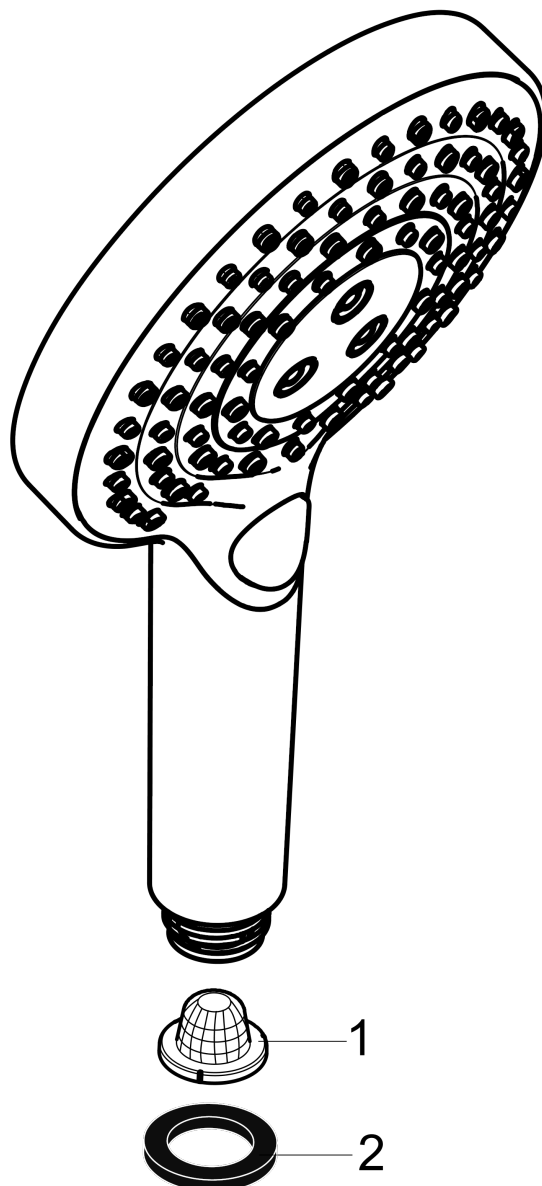

Raindance Select S
Handshower 120 3-Jet PowderRain, 1.75 GPM
 Finishes : **brushed nickel** Part no. : **26036821**

Description

Features

- Select button for comfortable alternation of spray modes
- Spray modes: PowderRain, Rain, Whirl
- Flow: 1.75 GPM (6.6 L/Min)

Item details

List Price \$ 207.00

Technology

Compliance

Product image

Scale drawing

Raindance Select S
Handshower 120 3-Jet PowderRain, 1.75 GPM
Finishes : **brushed nickel** Part no. : **26036821**

Exploded drawing

Year of production: >08/18

Raindance Select S
Handshower 120 3-Jet PowderRain, 1.75 GPM
 Finishes : **brushed nickel** Part no. : **26036821**

Spare parts list

Year of production: >08/18

| Pos. | Description | Part no. | Price | PU |
|------|-------------|----------|-------|----|
| 1 | filter | 92672000 | - | 1 |
| 2 | seal | 98058000 | - | 1 |