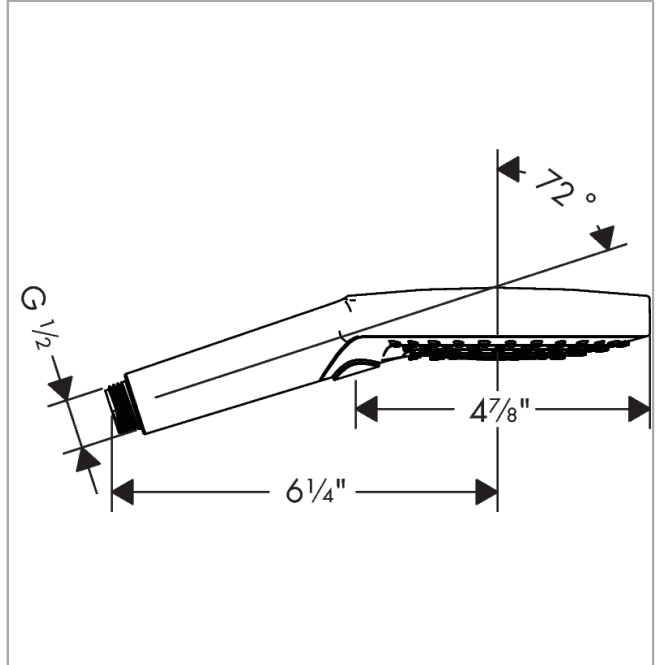

Raindance Select S
Handshower 120 3-Jet PowderRain, 1.75 GPM
 Finishes : **brushed nickel** Part no. : **26036821**

Description

Features

- Select button for comfortable alternation of spray modes
- Spray modes: PowderRain, Rain, Whirl
- Flow: 1.75 GPM (6.6 L/Min)

Item details

List Price \$ 207.00

Technology

Compliance

Product image

Scale drawing

Raindance Select S
Handshower 120 3-Jet PowderRain, 1.75 GPM
Finishes : **brushed nickel** Part no. : **26036821**

Exploded drawing

Year of production: >08/18

Raindance Select S
Handshower 120 3-Jet PowderRain, 1.75 GPM
 Finishes : **brushed nickel** Part no. : **26036821**

Spare parts list

Year of production: >08/18

| Pos. | Description | Part no. | Price | PU |
|------|-------------|----------|-------|----|
| 1 | filter | 92672000 | - | 1 |
| 2 | seal | 98058000 | - | 1 |