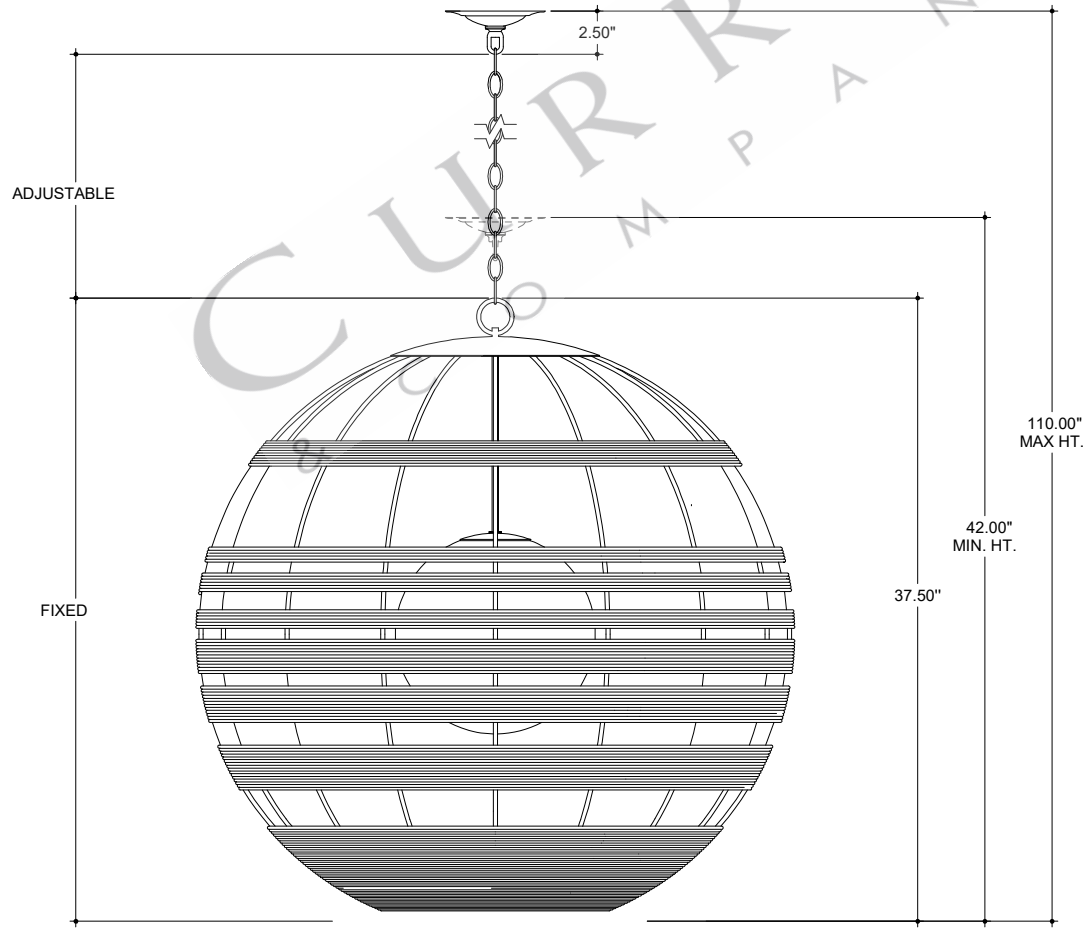

34.00" DIA. BODY
 6.00" DIA. CANOPY
 1.00" H X 4.25" W
 CROSS BAR

TOP VIEW

CANOPY DETAIL

FRONT VIEW