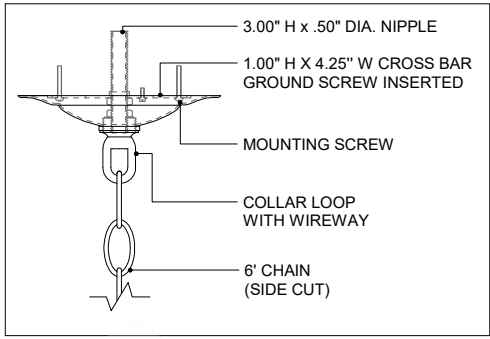

34.00" DIA. BODY
 6.00" DIA. CANOPY
 1.00" H X 4.25" W
 CROSS BAR

TOP VIEW

CANOPY DETAIL

FRONT VIEW