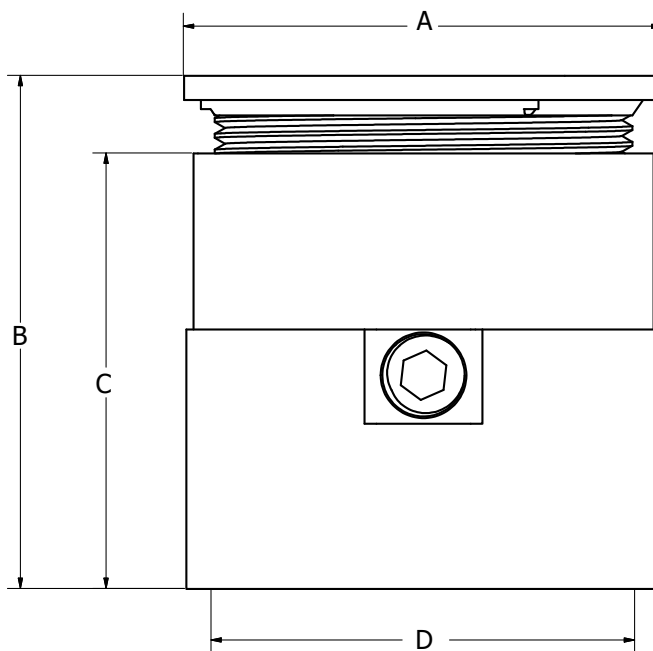

4" OVER PIPE FIT BASE CLEANOUT WITH 4" METAL SPUD AND 5" NICKEL BRONZE COVER

- 5" Covers supplied with 3" IPS (3-1/2" OD) countersunk plug
- 6" Covers supplied with 4" IPS countersunk plug
- Covers available in PB and NB
- Covers are 3/16" thick
- Adjustable

Part No.	Material	A	B	C	D
C60082	PVC	5.00"	5.00" - 6.00"	4.75"	4.48"
C60083	ABS	5.00"	5.00" - 6.00"	4.75"	4.48"