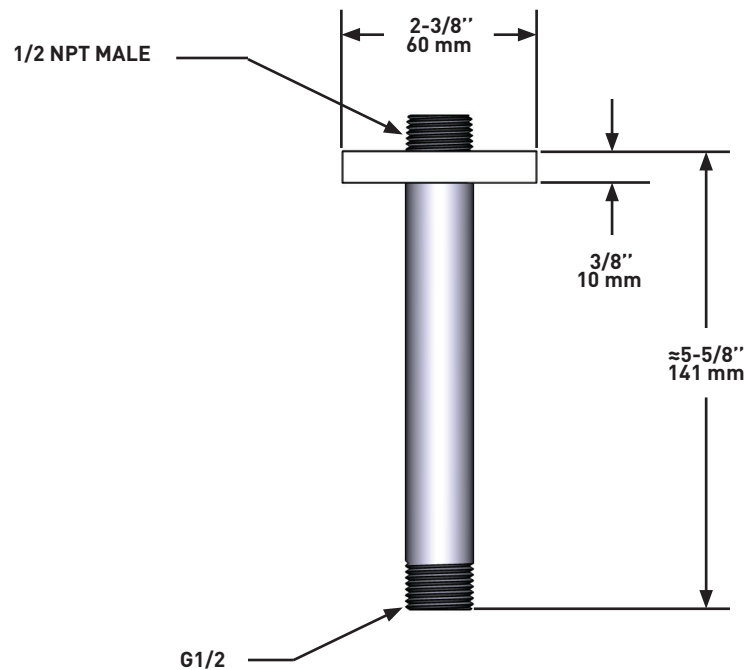

SPECIFICATIONS

DESCRIPTION

- 1/2 NPT inlet male
- Square flange with set screw

WARRANTY

- Most products or parts carry "Limited Warranties" against manufacturing defects. For US customers please visit houseofrohl.com/support and for Canadian customers please visit houseofrohl.ca/support for complete product and finish warranty.

15 cm (6") vertical shower arm

MODELS: 518

For warranty or additional information, contact:

US Customers

U.S.A.
houseofrohl.com/support
1-800-777-9762

Canadian Customers

QUEBEC / MARITIMES / WESTERN CANADA
QUÉBEC / MARITIMES / OUEST CANADIEN
QUEBEC / MARITIMOS / CANADA OCCIDENTAL
houseofrohl.ca/support
1-866-473-8442

ONTARIO
houseofrohl.ca/support
1-800-287-5354