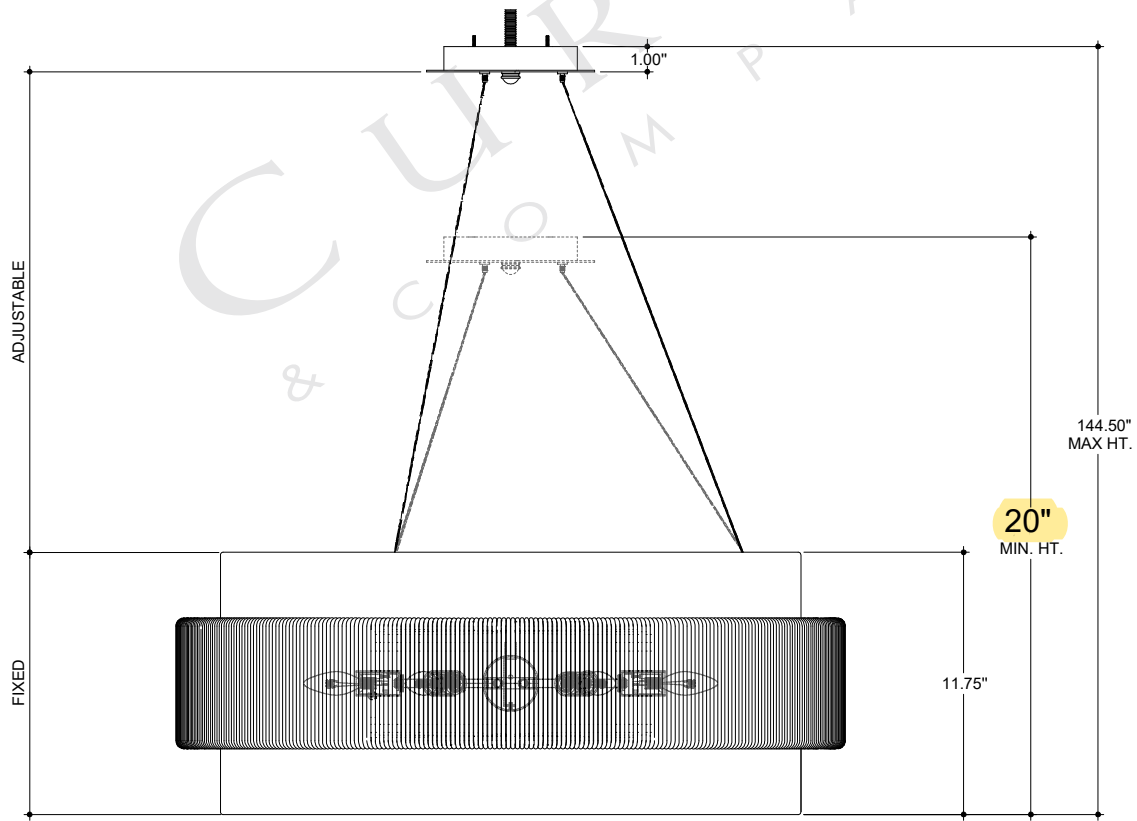

30.00" DIA. BODY
 7.50" DIA. CANOPY
 1.00" H X 4.25" W
 CROSS BAR

TOP VIEW

CANOPY DETAIL

FRONT VIEW

144.50"
 MAX HT.

20"
 MIN. HT.

11.75"

9000-0735