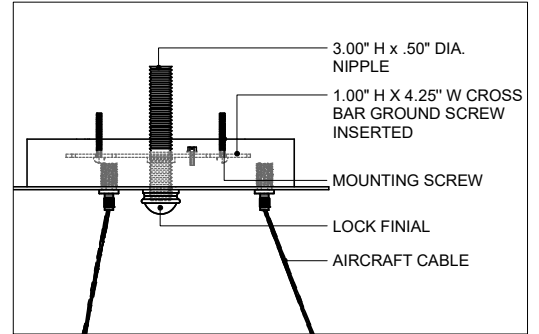

30.00" DIA. BODY
 7.50" DIA. CANOPY
 1.00" H X 4.25" W
 CROSS BAR

TOP VIEW

CANOPY DETAIL

FRONT VIEW

144.50"
 MAX HT.

20"
 MIN. HT.

11.75"

9000-0735