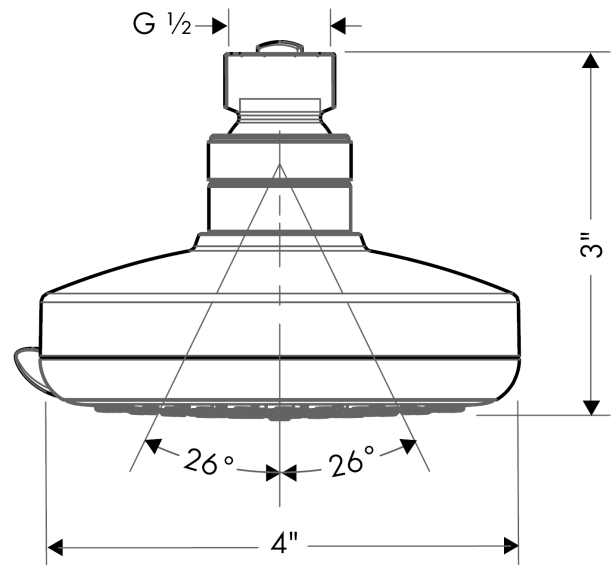

Croma 100
Showerhead E 3-Jet, 1.8 GPM
 Finishes : **brushed nickel** Part no. : **04733820**

Description

Features

- 75 no-clog spray channels
- Spray modes: Full, Pulsating Massage, Intense Turbo
- Flow: 1.8 GPM (6.8 L/Min)

Item details

List Price \$ 126.00

Technology

Compliance

Product image

Scale drawing

Croma 100
Showerhead E 3-Jet, 1.8 GPM
Finishes : **brushed nickel** Part no. : **04733820**

Exploded drawing

Year of production: >01/18

Croma 100
Showerhead E 3-Jet, 1.8 GPM
 Finishes : **brushed nickel** Part no. : **04733820**

Spare parts list

Year of production: >01/18

Pos.	Description	Part no.	Price	PU
1	filter packing	88649000	-	1