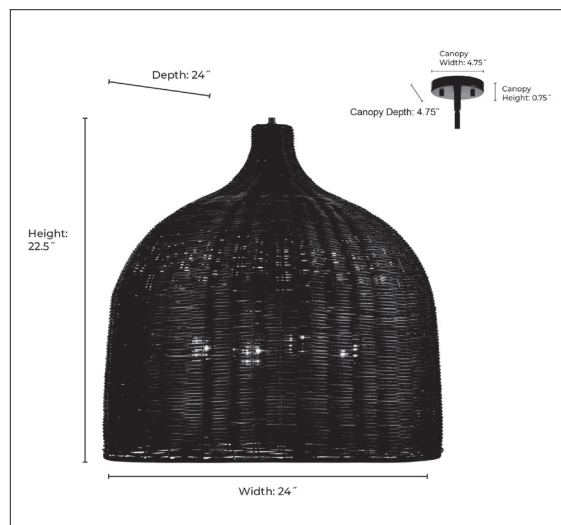

9027 WH

Millennium Lighting
105 Declaration Drive
McDonough, GA 30253
www.millenniumlighting.com