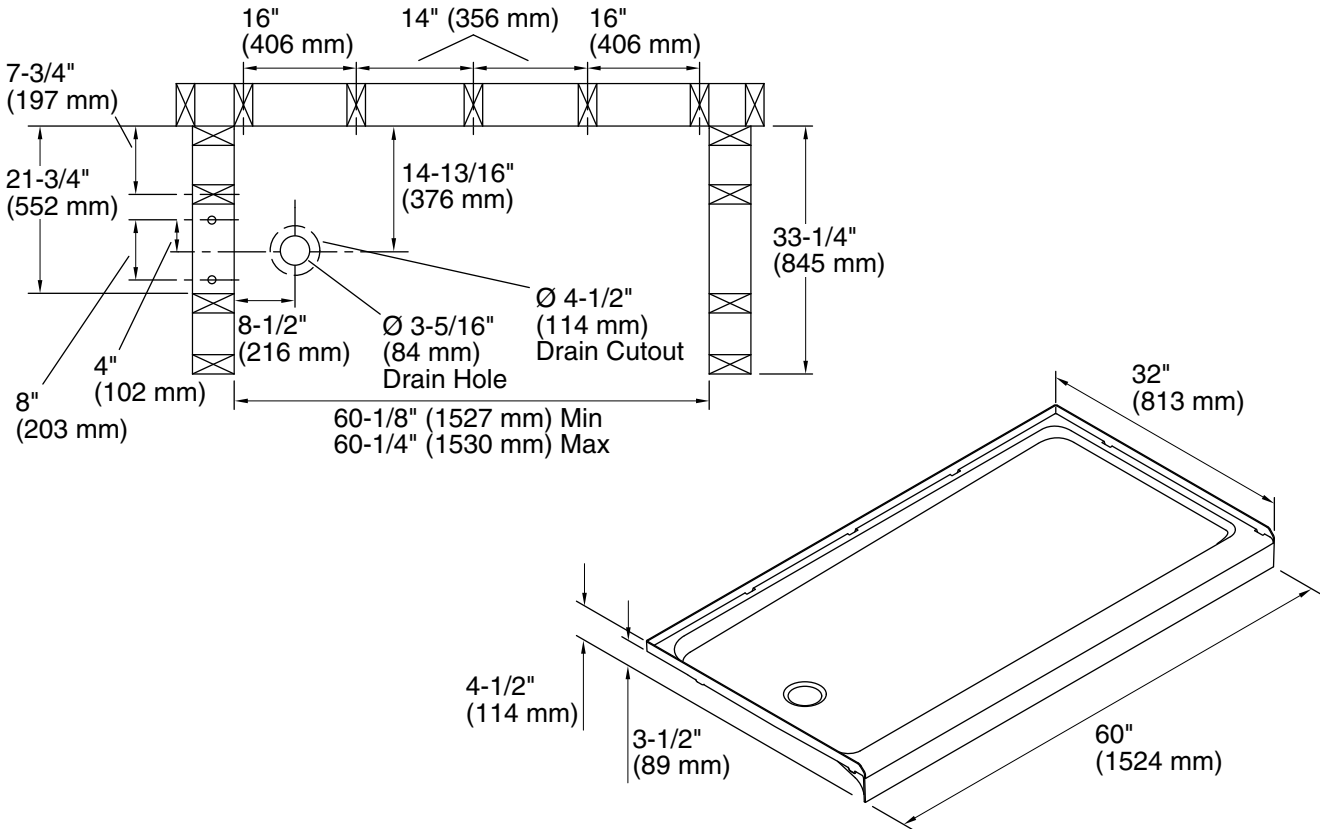

Ensemble™

60" x 32" Vikrell® shower base, left drain
72181110

Features

- 3-1/2" threshold
- Durable high-gloss finish with molded-in textured floor
- Suitable for tile-down applications
- Compatible with Ensemble walls (series 7218)

Available Colors/Finishes

Color tiles intended for reference only.

Color	Code	Description
-------	------	-------------

	0	White
---	---	-------

Technical Information

All product dimensions are nominal.

Drain location: Left
Weight: 35.6 lbs (16.1 kg)
Minimum flat for door: 3" (76 mm)