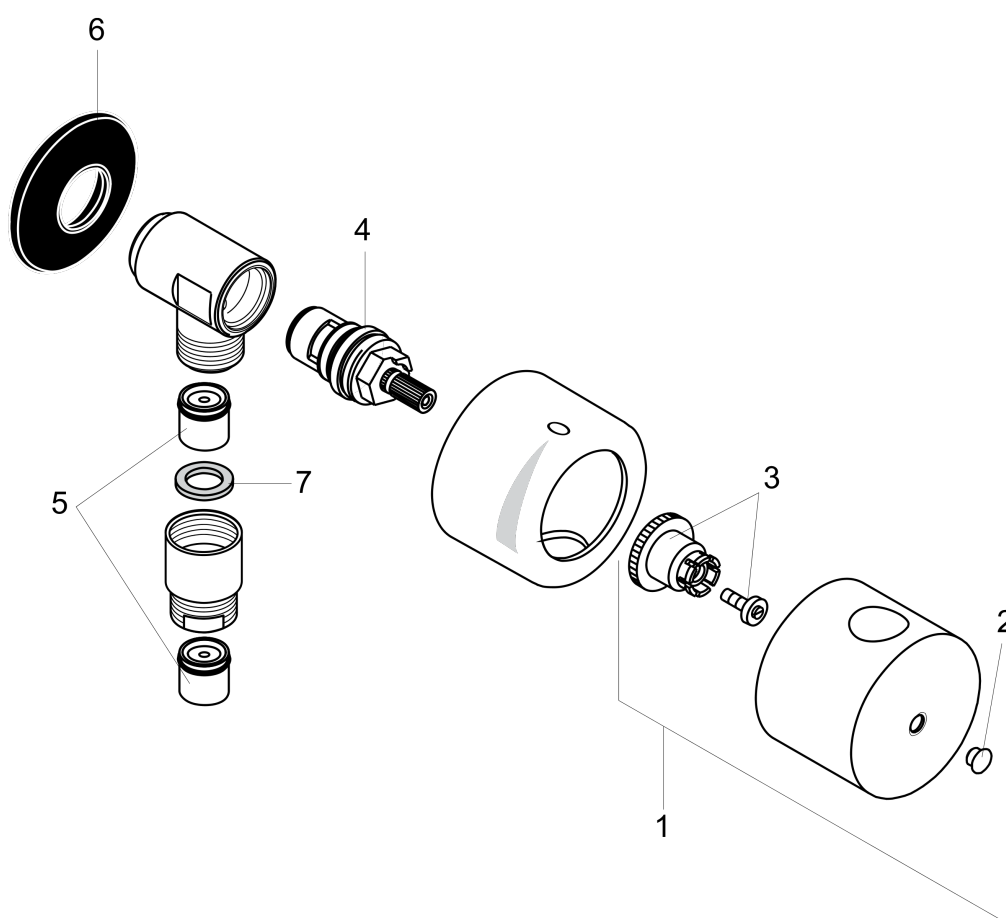

AXOR Uno
Wall Outlet with Check Valves and Volume Control
Finishes : **brushed nickel** Part no. : **38882821**

Description

Features

- Volume control for 1 outlet

Product image

Scale drawing

AXOR Uno
Wall Outlet with Check Valves and Volume Control
Finishes : **brushed nickel** Part no. : **38882821**

Exploded drawing

Year of production: >03/08

AXOR Uno
Wall Outlet with Check Valves and Volume Control
 Finishes : **brushed nickel** Part no. : **38882821**

Spare parts list

Year of production: >03/08

Pos.	Description	Part no.	PC	PU
1	handle	38993821	0	1
2	cover cap	96541001	0	1
3	handle fixing set	94184001	0	1
4	shut off unit right closing	96350000	0	1
5	set of non return valves DW 15	94074000	0	1
6	support element	98557000	0	1