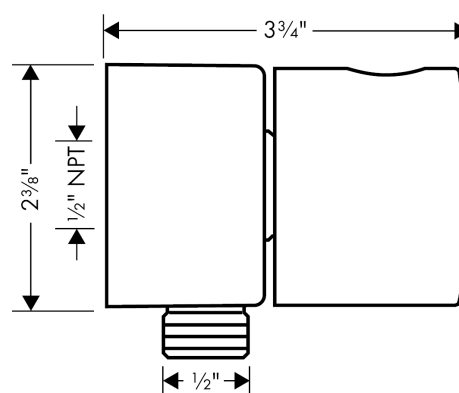

AXOR Uno
Wall Outlet with Check Valves and Volume Control
Finishes : **brushed nickel** Part no. : **38882821**

Description

Features

- Volume control for 1 outlet

Product image

Scale drawing

AXOR Uno
Wall Outlet with Check Valves and Volume Control
Finishes : **brushed nickel** Part no. : **38882821**

Exploded drawing

Year of production: >03/08

AXOR Uno
Wall Outlet with Check Valves and Volume Control
 Finishes : **brushed nickel** Part no. : **38882821**

Spare parts list

Year of production: >03/08

Pos.	Description	Part no.	PC	PU
1	handle	38993821	0	1
2	cover cap	96541001	0	1
3	handle fixing set	94184001	0	1
4	shut off unit right closing	96350000	0	1
5	set of non return valves DW 15	94074000	0	1
6	support element	98557000	0	1