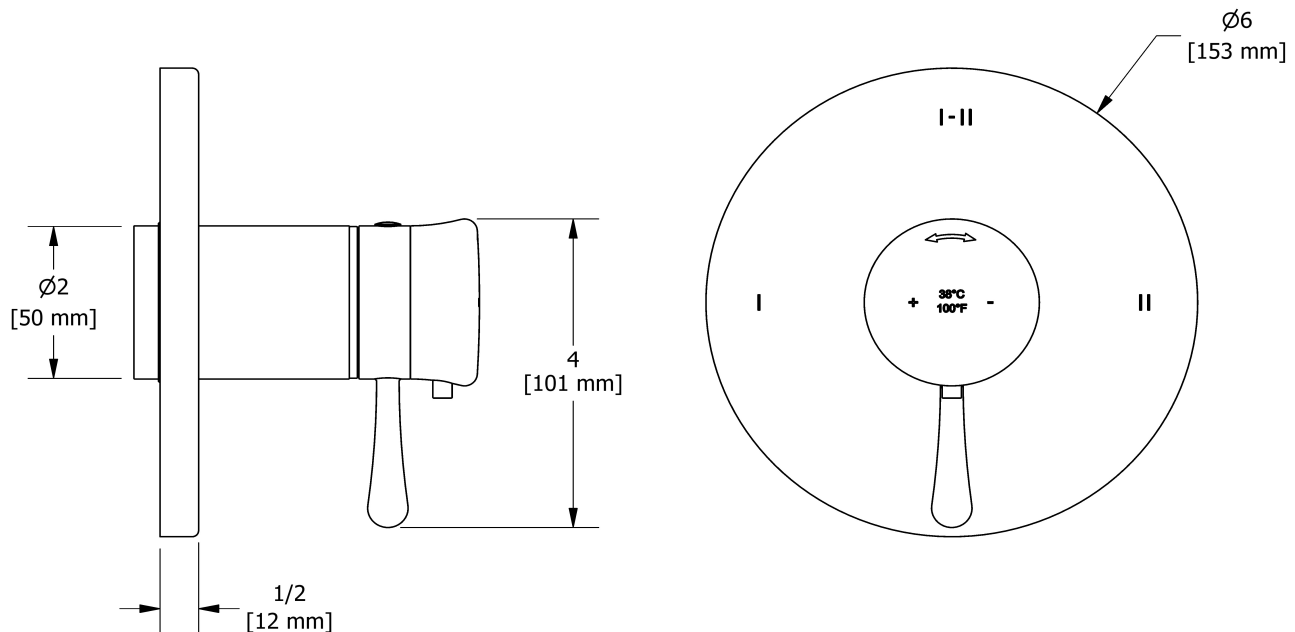

Sizes, models and finishes may differ from those presented.

Warranty

This **Riobel Inc.** product you have purchased carries a Limited Lifetime Warranty on the chrome, PVD finish, blacks and all working parts and is guaranteed from the initial purchase date against all manufacturing defects. All other finishes, including plastic components, are guaranteed for one year. All electric and/or electronic parts are covered by a 5-year limited warranty.

Customer Service

Ontario, West Canada : 888-287-5354 Quebec, Maritimes, United States : 866-473-8442