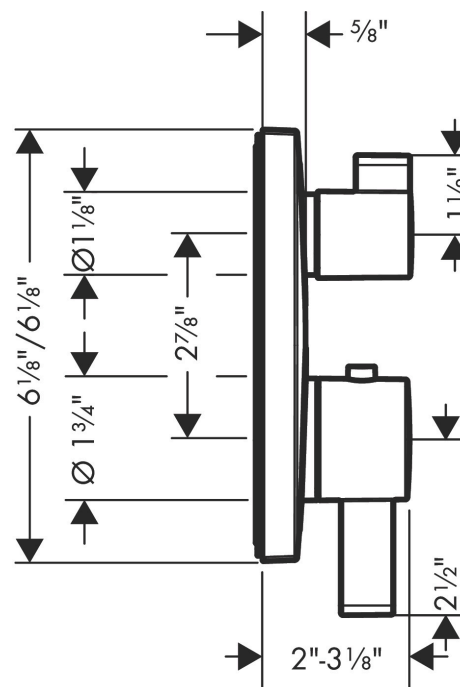

Brand	hansgrohe
Art. Name	Ecostat Square Thermostatic Trim with Volume Control
Art. Nr.	15712141
Surface	brushed bronze
Pos.	1

Product Picture

Drawing

Features

- Volume control for 1 outlet
- Flow: 6.0 GPM (22.7 L/Min)
- Thermostatic cartridge, Ceramic cartridge
- Anti-scald 100° safety stop
- Optimized for water-efficient shower products