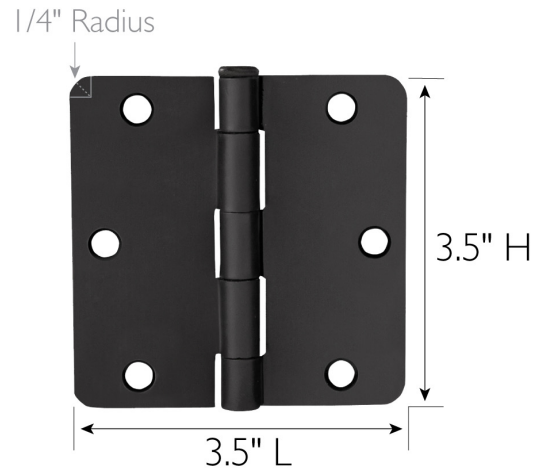

6-Hole 3.5" x 3.5", 1/4" Radius Door Hinge 3-Pack
Matte Black

SPECIFICATIONS

MATERIAL CONSTRUCTION:	Steel
MOUNTING HARDWARE INCLUDED:	Yes
TOOLS NEEDED FOR INSTALLATION:	Screwdriver
ASSEMBLED DIMENSIONS:	3.5" H x 3.5" L x 0.09" D
ASSEMBLED WEIGHT:	1.17 lbs.
CROSS BORE:	N/A
CORNER RADIUS:	0.25"
PROJECTION:	N/A
HINGE TYPE:	Butt Hinge
NUMBER OF HOOKS:	N/A