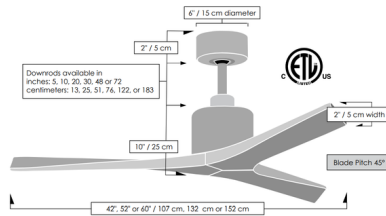

Shown in matte black / matte black

Specifications

BLADE COLOR	Matte Black
BODY FINISH	Matte Black
WATTAGE	N/A
DIMMER	N/A
DIMENSIONS	52"W x 22"H
BULB	N/A
COUNTRY OF ORIGIN	China

CLICK TO VIEW PRODUCT

Notes: