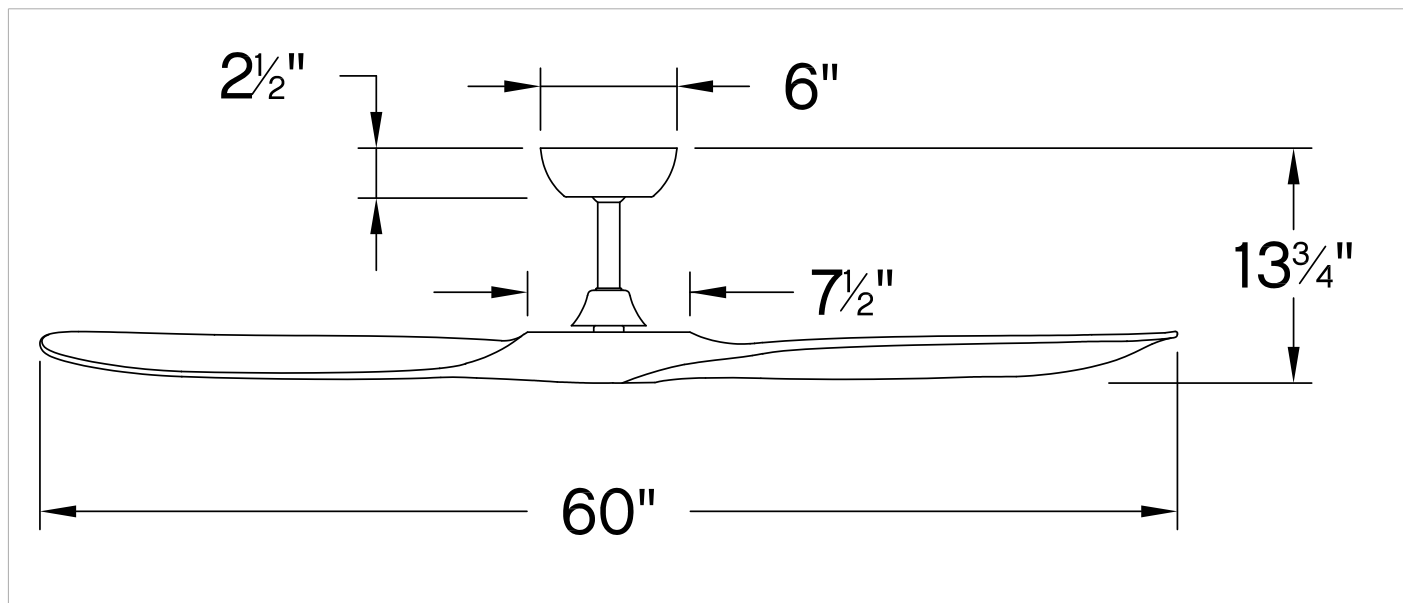

# SWELL

903860FMB-NDD

SWELL 60" SMART FAN

DETAILS	
FAN FINISH:	Matte Black
BLADE COUNT:	3
SLOPE DEGREE:	20

DIMENSIONS	
WIDTH:	60"
HEIGHT:	11.5"

LIGHT SOURCE	
VOLTAGE:	120v

MOUNTING	
CANOPY:	6.5" Dia.
LEAD WIRE:	1 x 76"

SHIPPING	
CARTON LENGTH:	34.1
CARTON WIDTH:	12.6
CARTON HEIGHT:	11.4

Sophisticated and distinct, Swell perfectly sets the scene in contemporary spaces without sacrificing functionality. Wood blades with chic contours feature a variety of classic finish combinations to complement your décor. A versatile, damp-rated design makes Swell perfect for both interior and outdoor settings. Equipped with a 6-speed DC motor that is WiFi enabled and ready to connect right out of the box. Operated by the HIRO control or WiFi compatible with the Hinkley app.

# SWELL 60" SMART FAN

903860FMB-NDD

PERFORMANCE SPECIFICATIONS	STANDARD	
	HIGH SPEED	AVERAGE SPEED
Airflow	7960	5353
EnergyUse	39.8	24
EnergyCost	9	7
Efficiency	200	222
AMPS	0.33	0.2
RPMS	179	106