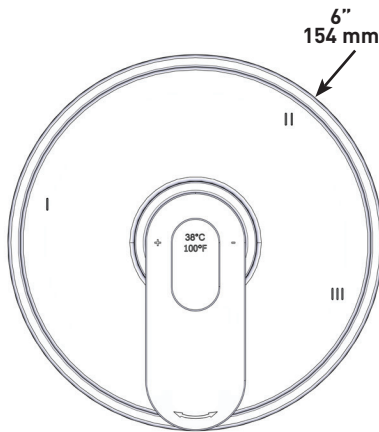

SPECIFICATIONS

DESCRIPTION

- 6 positions (OFF, 1, 1 and 2, 2, 2 and 3, 3) share
- R45, R45-SPEX or R45-EX rough required to complete
- Thermostatic / pressure balance coaxial cartridge with check valves
- Trim only

FLOW

- 24 L/min, 6.3 gpm (US) 60psi
- Type TP - For use with shower heads rated at 7L/min (1.8 gpm) or higher

STANDARDS

- CSA B125.1\ASME A112.18.1
- ADA
- ASSE 1016

WARRANTY

- Most products or parts carry "Limited Warranties" against manufacturing defects. For US customers please visit houseofrohl.com/support and for Canadian customers please visit houseofrohl.ca/support for complete product and finish warranty.

ARCA

3-way Type T/P (thermostatic/pressure balance) coaxial valve trim

MODELS: TAA45 SERIES

For warranty or additional information, contact:

US Customers

U.S.A.
houseofrohl.com/support
1-800-777-9762

QUEBEC / MARITIMES / WESTERN CANADA
QUÉBEC / MARITIMES / QUÉST CANADIEN
QUEBEC / MARITIMOS / CANADA OCCIDENTAL
houseofrohl.ca/support
1-866-473-8442

Canadian Customers

ONTARIO
houseofrohl.ca/support
1-800-287-5354

SPÉCIFICATIONS

DESCRIPTION

- 6 positions partagées (OFF, 1, 1 et 2, 2, 2 et 3, 3)
- Commandez le brut R45, R45-SPEX ou R45-EX pour compléter
- Cartouche thermostatique/pression équilibrée coaxiale avec clapets anti-retour
- Garniture seule