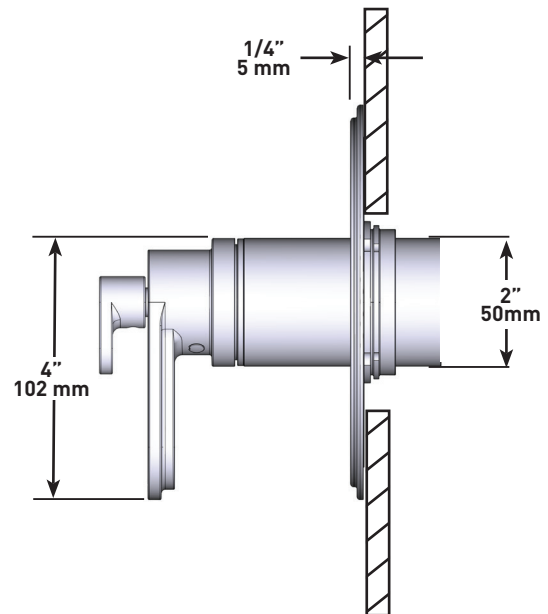

For warranty or additional information, contact:

US Customers

U.S.A.
houseofrohl.com/support
1-800-777-9762

QUEBEC / MARITIMES / WESTERN CANADA
QUÉBEC / MARITIMES / QUÉST CANADIEN
QUEBEC / MARITIMOS / CANADA OCCIDENTAL
houseofrohl.ca/support
1-866-473-8442

Canadian Customers

ONTARIO
houseofrohl.ca/support
1-800-287-5354