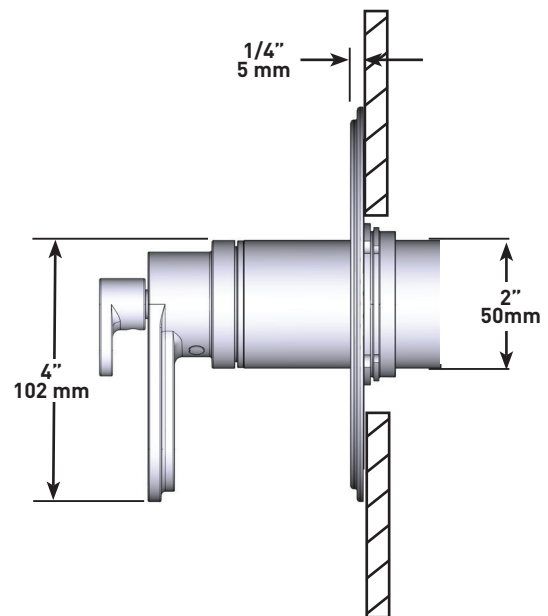

For warranty or additional information, contact:

US Customers

U.S.A.
houseofrohl.com/support
1-800-777-9762

Canadian Customers

QUEBEC / MARITIMES / WESTERN CANADA
QUÉBEC / MARITIMES / OUEST CANADIEN
QUEBEC / MARITIMOS / CANADA OCCIDENTAL
houseofrohl.ca/support
1-866-473-8442

ONTARIO
houseofrohl.ca/support
1-800-287-5354