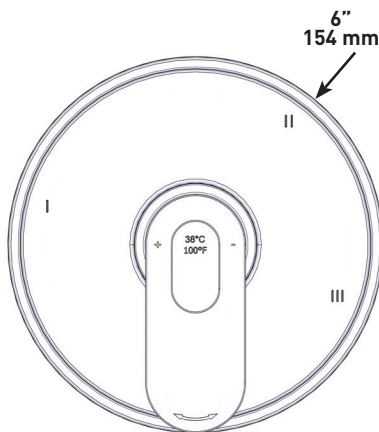

For warranty or additional information, contact:

US Customers

U.S.A.
houseofrohl.com/support
1-800-777-9762

Canadian Customers

QUEBEC / MARITIMES / WESTERN CANADA
QUÉBEC / MARITIMES / OUEST CANADIEN
QUEBEC / MARITIMOS / CANADA OCCIDENTAL
houseofrohl.ca/support
1-866-473-8442

ONTARIO
houseofrohl.ca/support
1-800-287-5354