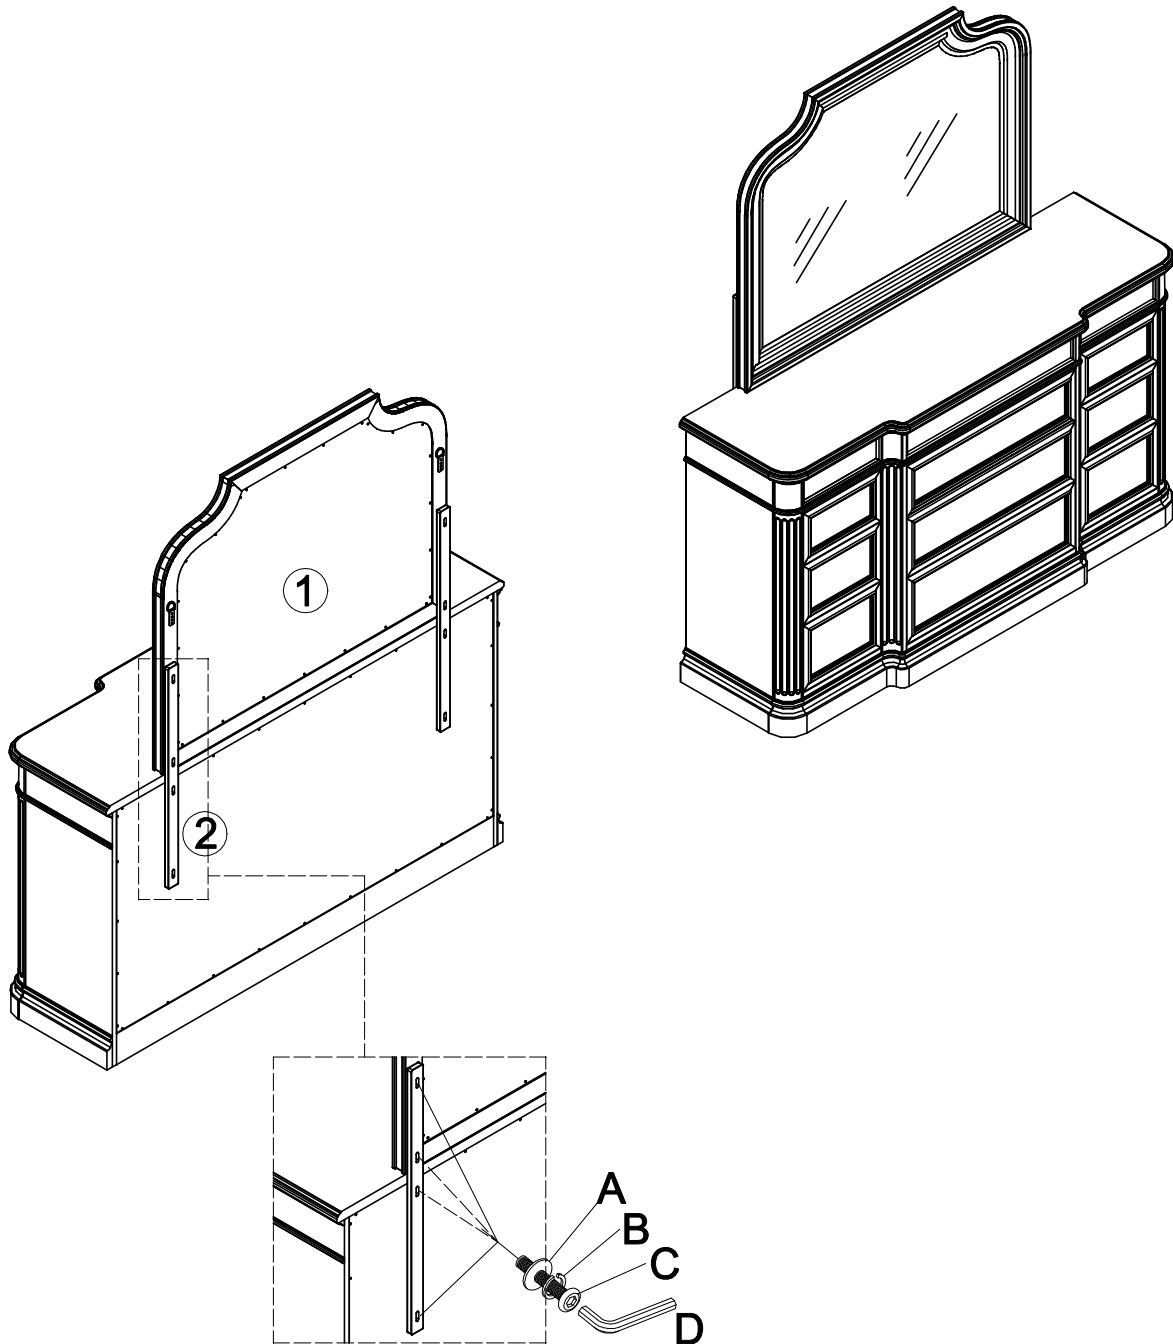

Thank you for purchasing this quality product from A.R.T. Furniture. Be sure to check all packing material for parts which may have come loose inside the carton during shipment. Identify and count all parts and compare with the parts list below.

**Note:** Some furniture is heavy, it is recommended that two people assembly this item to avoid injury or damage.

No.	Hardware List		Qt.
A		Flat Washer	8
B		Lock Washer	8
C		1/4" X 1 1/2" Bolt	8
D		4mm Allen Wrench	1

Parts List			
1		Mirror	1
2		Mirror Support	2