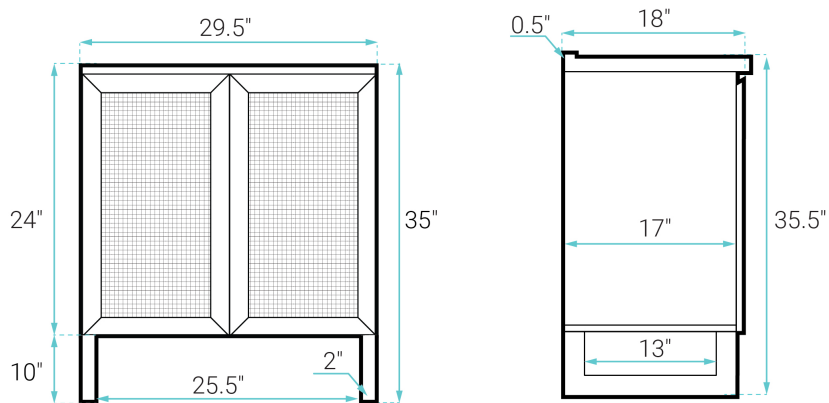

INSTALLATION:

Freestanding, assembly required

COLORS & FINISHES:

■ Honey: SM-BV810

SPECIFICATIONS:

N.W: 77 lb.

W: 30" x D: 18.5" x H: 35.5"

Inner Sink: D: 10.5" x W: 19.5" x H: 5"