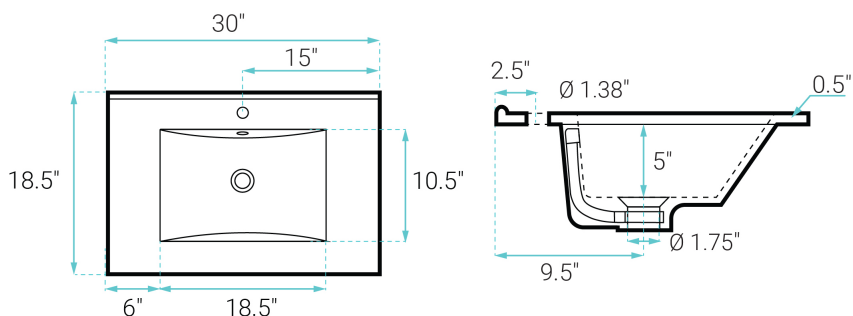

Arles

Swiss Madison®
well made forever

Freestanding Vanity

SM-BV810

FEATURES:

- Sleek, freestanding design
- Glazed ceramic, single sink
- Standard 1.75" drain hole
- Standard 1.38" faucet holes
- Chrome-finish overflow

INSTALLATION:

Freestanding, assembly required

COLORS & FINISHES:

■ Honey: SM-BV810

SPECIFICATIONS:

N.W: 77 lb.

W: 30" x D: 18.5" x H: 35.5"

Inner Sink: D: 10.5" x W: 19.5" x H: 5"