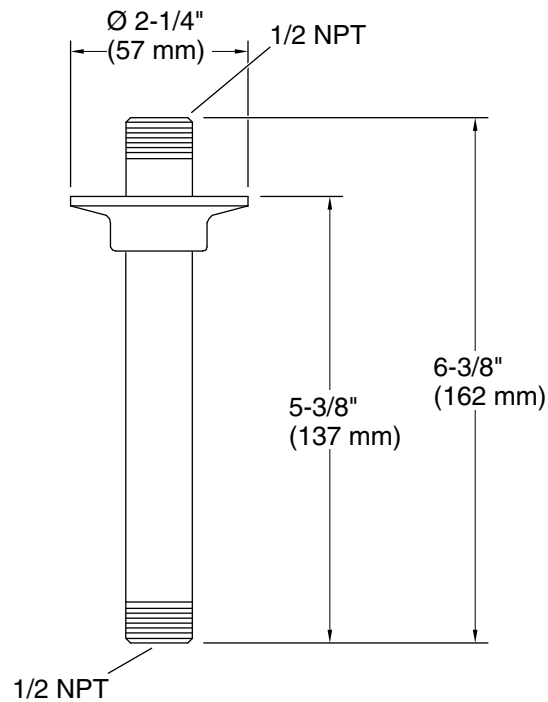

## Features

- 1/2" NPT connection
- For use with overhead rainheads
- 6" (152 mm) shower arm

## Technical Information

All product dimensions are nominal.