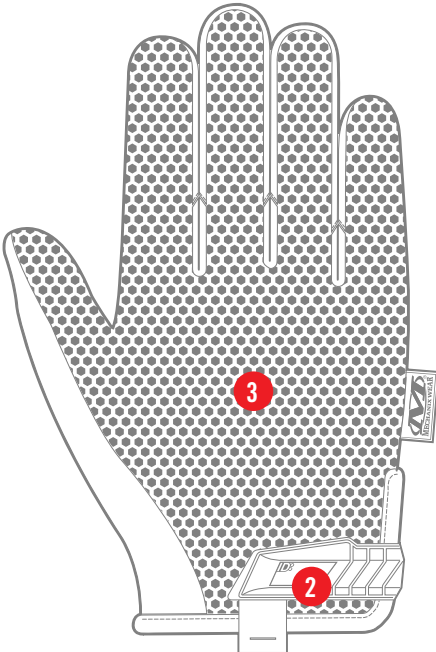

| XXXS | XXS | XS | S | M | L | XL | XXL | XXXL |
|------|-----|----|----|----|----|----|-----|------|
| 05 | 06 | 07 | 08 | 09 | 10 | 11 | 12 | 13 |

FEATURES

1. Form-fitting TrekDry® material helps keep hands cool and comfortable.
2. Thermoplastic Rubber (TPR) hook and loop closure provides a secure fit.
3. Armortex® Grip displaces liquids and provides extreme gripping power.

CERTIFICATIONS

INTENDED USES

- Maintenance & Repair
- Glass Handling (non cut hazard)
- Assembly

FURTHER INFORMATION AVAILABLE AT:

Ref: The Original® Grip

USA
1-800-222-4296
CANADA
1-877-278-5822

Mechanix Wear, Inc.
28525 Witherspoon Parkway
Valencia CA 91355
www.mechanix.com