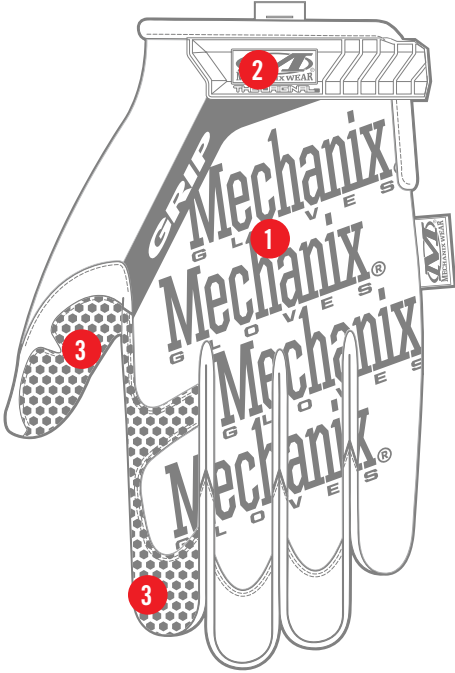

THE ORIGINAL®

GRIP

EXTREME GRIPPING POWER

Work smarter not harder with the Original® Grip glove. We fully covered the palm with durable Armortex® Grip so you can work with extreme gripping power and less strenuous effort. Breathable TrekDry® material form-fits the back of your hands to help keep them cool and comfortable, while the Thermoplastic Rubber (TPR) closure secures the glove comfortably to your wrist. Durable Armortex® Grip rolls over your thumb and index finger, providing more control in dry, oily and wet conditions.

EXTRA GRIP

Armortex® Grip wraps the thumb and index finger for more control.

CONTROL

Armortex® Grip provides extreme gripping power in dry, oily and wet conditions.

THE ORIGINAL® GRIP

AVAILABLE COLORS

MGG-05 BLACK

| XXXS | XXS | XS | S | M | L | XL | XXL | XXXL |
|------|-----|----|----|----|----|----|-----|------|
| 05 | 06 | 07 | 08 | 09 | 10 | 11 | 12 | 13 |

FEATURES

1. Form-fitting TrekDry® material helps keep hands cool and comfortable.
2. Thermoplastic Rubber (TPR) hook and loop closure provides a secure fit.
3. Armortex® Grip displaces liquids and provides extreme gripping power.