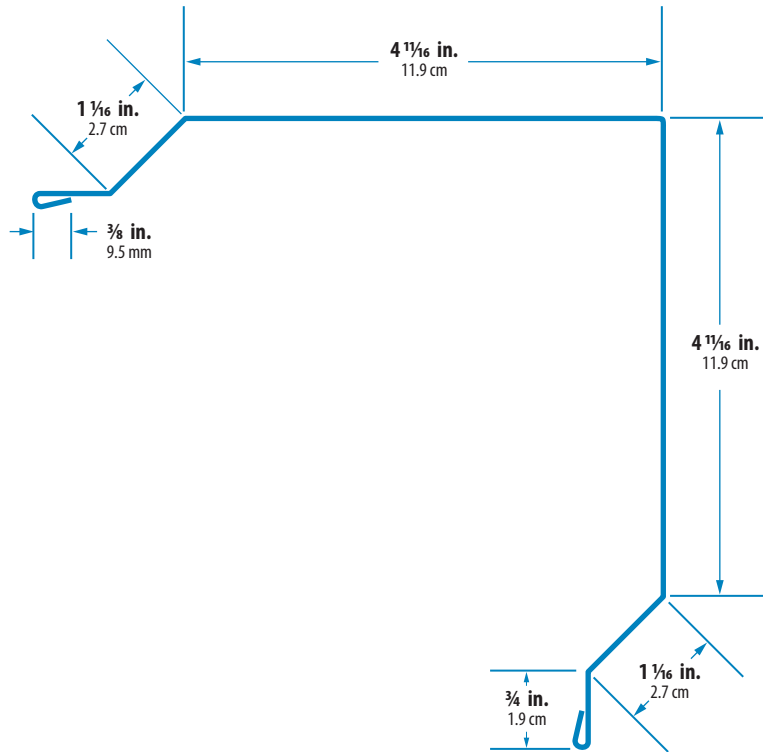

29 Gauge Galvalume Steel • 10 ft. Lengths • Polyester Paint over Primer

Light Stone