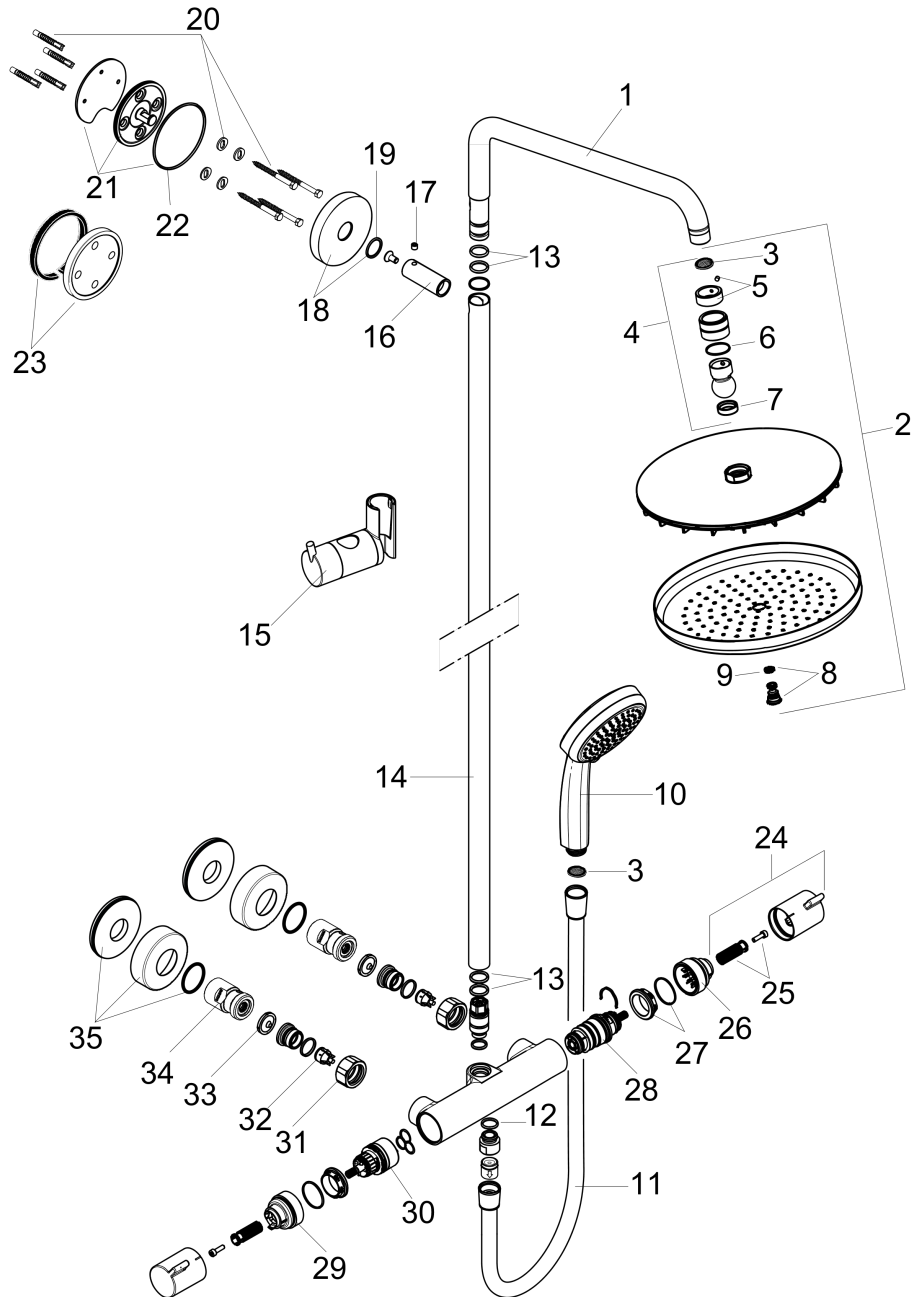

Croma
Showerpipe 220 1-Jet, 2.5 GPM
 Finishes : **chrome** Part no. : **27185001**

Description

Features

- Consists of: Showerhead, Handshower, Thermostatic shower mixer, Handshower hose
- Height-adjustable hand shower holder
- Flow: 2.5 GPM (9.5 L/Min)
- Shower arm swivels left and right
- Anti-scald 100° safety stop
- Integrated volume control/diverter for 2 functions
- Outlets may not be operated simultaneously
- Exposed installation
- Thermostatic cartridge
- Built-in service stops

Year of production: >08/13

Croma
Showerpipe 220 1-Jet, 2.5 GPM
 Finishes : **chrome** Part no. : **27185001**

Spare parts list

Year of production: >08/13

Pos.	Description	Part no.	Price	PU
1	shower arm	95985000	-	1
2	showerhead cpl.	26465001	-	1
3	filter packing	94246000	-	1
4	ball joint	98941000	-	1
5	lock washer	98942000	-	1
6	lever collar	97536000	-	1
7	seal	97606000	-	1
8	air jet	95794000	-	1
9	O-ring 7x2	98419000	-	1
10	handshower	04073000	-	1
11	shower hose 1,60 m	28276003	-	1
12	O-ring 14x2	98129000	-	1
13	O-ring 15x2,5	98131000	-	1
14	pipe 1030 mm	95915000	-	1
15	support, assy	97651000	-	1
16	sleeve	92166000	-	1
17	hollow set screw M6x5	98447000	-	1
18	escutcheon Ø 80 mm	95691000	-	1
19	O-ring 20x2	98165000	-	1
20	mounting set	98716000	-	1
21	wall flange	95687000	-	1
22	O-ring 72x2	98395000	-	1
23	tile-matching-disk	98681000	-	1
24	handle	95836001	-	1
25	handle fixing set	95843001	-	1
26	safety set for temperature control	95839001	-	1
27	O-ring 26x1,5	98390000	-	1
28	thermostat cartridge	98282000	-	1
29	stop ring for flow control	95927000	-	1
30	shut off unit with selector	98283000	-	1
31	set of nuts	96157000	-	1
32	non return valve	96737000	-	1
33	filter packing	96922000	-	1
34	isolation valve	98341000	-	1
35	escutcheon	98340000	-	1
a	O-ring 12x2,25	98382000	-	1
b	O-ring 17x1,5	98137000	-	1
c	pushbutton	92848000	-	1