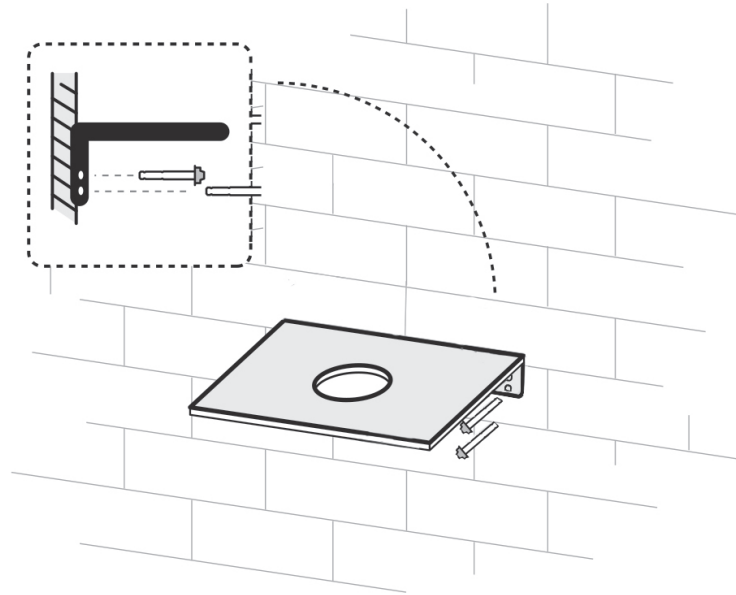

Wall-Mount Sink

INSTALLATION INSTRUCTIONS

Swiss Madison®
well made forever

@SwissMadison
#WellMadeForever

PRIOR TO INSTALLATION:

- Inspect sink to ensure no damages have occurred while in shipping.
- Observe all plumbing and building codes in accordance with your state and local requirements.
- All dimensions are nominal! Be sure to measure your sink prior to installation.
- The step-by-step guidelines in the installation instructions are a general reference. Should there be any discrepancies, Swiss Madison cannot be held liable. It is recommended to install all Swiss Madison products by hiring a licensed professional.
- Read installation and maintenance instructions thoroughly before installing. Be sure to use proper tools and always wear proper personal safety accessories for your protection.
- Two people are recommended to handle and install this product as it is fragile.
- These fixings are suitable for solid walls only. Plasterboard or stud walls may require specialist fixings (not supplied).
- Care should be taken when drilling walls and floors to avoid any concealed wires or pipes.

Tape Measure

INCLUDED PARTS:

Wall-Mount Sink

Bolts

Wall-Mount Plate

1. Bolt bracket to tiled wall, ensuring the bracket is placed at level height.
Be sure to tape over tiles before drilling.

2. Apply adhesive to the bracket.

3. Lower basin onto glued brackets, ensure placed centrally. Wait time: 20 minutes.

4. Carefully fit plumbing fixtures while glue dries. Glue needs 20 minutes to touch dry.

1-434-MADISON
(623-4766)

110 Fieldcrest Avenue
Edison, NJ 08837