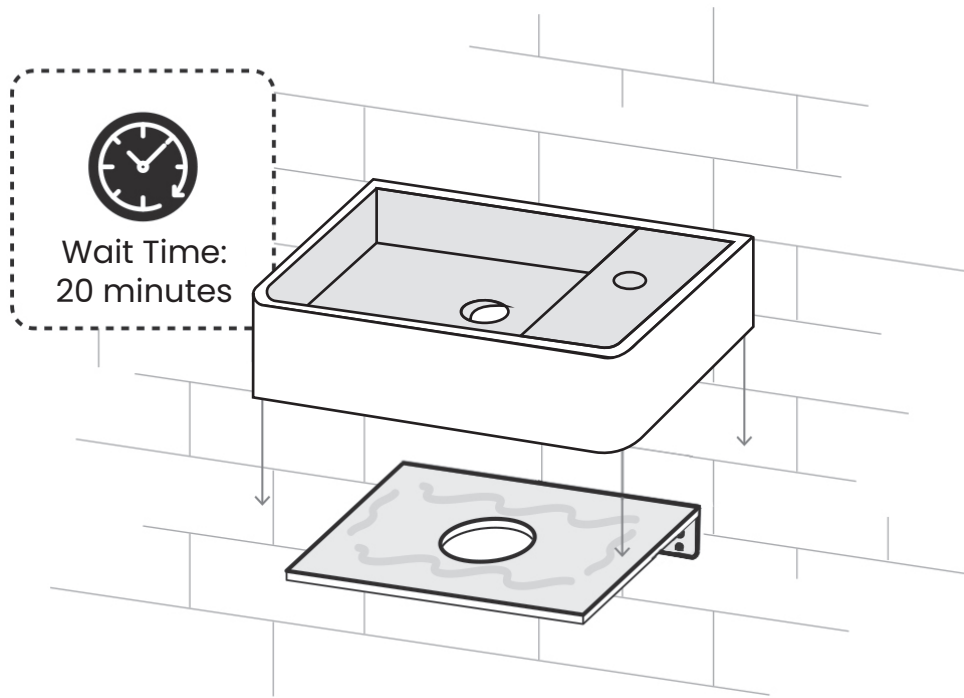

Wall-Mount Sink

INSTALLATION INSTRUCTIONS

Swiss Madison®
well made forever

@SwissMadison
#WellMadeForever

PRIOR TO INSTALLATION:

- Inspect sink to ensure no damages have occurred while in shipping.
- Observe all plumbing and building codes in accordance with your state and local requirements.
- All dimensions are nominal! Be sure to measure your sink prior to installation.
- The step-by-step guidelines in the installation instructions are a general reference. Should there be any discrepancies, Swiss Madison cannot be held liable. It is recommended to install all Swiss Madison products by hiring a licensed professional.
- Read installation and maintenance instructions thoroughly before installing. Be sure to use proper tools and always wear proper personal safety accessories for your protection.
- Two people are recommended to handle and install this product as it is fragile.
- These fixings are suitable for solid walls only. Plasterboard or stud walls may require specialist fixings (not supplied).
- Care should be taken when drilling walls and floors to avoid any concealed wires or pipes.

Tape Measure

INCLUDED PARTS:

Wall-Mount Sink

Bolts

Wall-Mount Plate

1. Bolt bracket to tiled wall, ensuring the bracket is placed at level height.
Be sure to tape over tiles before drilling.

2. Apply adhesive to the bracket.

3. Lower basin onto glued brackets, ensure placed centrally. Wait time: 20 minutes.

4. Carefully fit plumbing fixtures while glue dries. Glue needs 20 minutes to touch dry.

1-434-MADISON
(623-4766)

110 Fieldcrest Avenue
Edison, NJ 08837