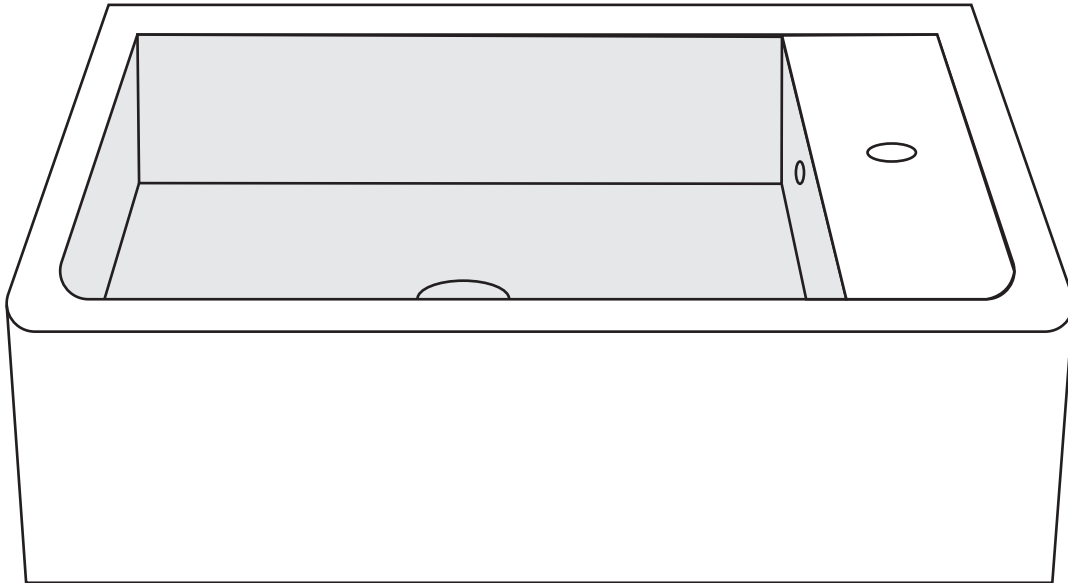

Wall-Mount Sink

INSTALLATION INSTRUCTIONS

Swiss Madison®
well made forever

@SwissMadison
#WellMadeForever

PRIOR TO INSTALLATION:

- Inspect sink to ensure no damages have occurred while in shipping.
- Observe all plumbing and building codes in accordance with your state and local requirements.
- All dimensions are nominal! Be sure to measure your sink prior to installation.
- The step-by-step guidelines in the installation instructions are a general reference. Should there be any discrepancies, Swiss Madison cannot be held liable. It is recommended to install all Swiss Madison products by hiring a licensed professional.
- Read installation and maintenance instructions thoroughly before installing. Be sure to use proper tools and always wear proper personal safety accessories for your protection.
- Two people are recommended to handle and install this product as it is fragile.
- These fixings are suitable for solid walls only. Plasterboard or stud walls may require specialist fixings (not supplied).
- Care should be taken when drilling walls and floors to avoid any concealed wires or pipes.

Tape Measure

INCLUDED PARTS:

Wall-Mount Sink

Bolts

Wall-Mount Plate

1. Bolt bracket to tiled wall, ensuring the bracket is placed at level height.
Be sure to tape over tiles before drilling.

2. Apply adhesive to the bracket.

3. Lower basin onto glued brackets, ensure placed centrally. Wait time: 20 minutes.

4. Carefully fit plumbing fixtures while glue dries. Glue needs 20 minutes to touch dry.

1-434-MADISON
(623-4766)

110 Fieldcrest Avenue
Edison, NJ 08837