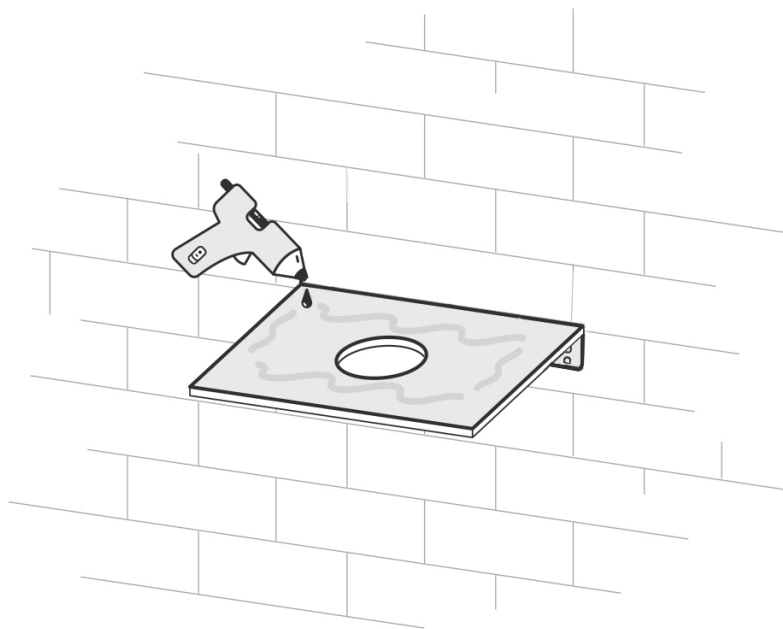

Wall-Mount Sink

INSTALLATION INSTRUCTIONS

Swiss Madison®
well made forever

@SwissMadison
#WellMadeForever

PRIOR TO INSTALLATION:

- Inspect sink to ensure no damages have occurred while in shipping.
- Observe all plumbing and building codes in accordance with your state and local requirements.
- All dimensions are nominal! Be sure to measure your sink prior to installation.
- The step-by-step guidelines in the installation instructions are a general reference. Should there be any discrepancies, Swiss Madison cannot be held liable. It is recommended to install all Swiss Madison products by hiring a licensed professional.
- Read installation and maintenance instructions thoroughly before installing. Be sure to use proper tools and always wear proper personal safety accessories for your protection.
- Two people are recommended to handle and install this product as it is fragile.
- These fixings are suitable for solid walls only. Plasterboard or stud walls may require specialist fixings (not supplied).
- Care should be taken when drilling walls and floors to avoid any concealed wires or pipes.

Tape Measure

INCLUDED PARTS:

Wall-Mount Sink

Bolts

Wall-Mount Plate

1. Bolt bracket to tiled wall, ensuring the bracket is placed at level height.
Be sure to tape over tiles before drilling.

2. Apply adhesive to the bracket.

3. Lower basin onto glued brackets, ensure placed centrally. Wait time: 20 minutes.

4. Carefully fit plumbing fixtures while glue dries. Glue needs 20 minutes to touch dry.

1-434-MADISON
(623-4766)

110 Fieldcrest Avenue
Edison, NJ 08837