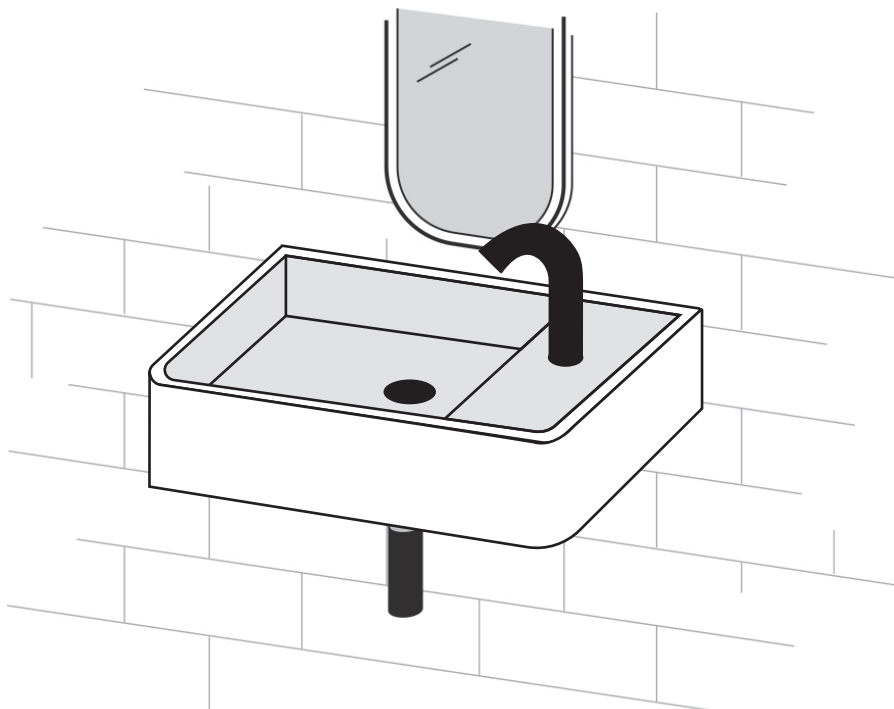

Wall-Mount Sink

INSTALLATION INSTRUCTIONS

Swiss Madison®
well made forever

@SwissMadison
#WellMadeForever

PRIOR TO INSTALLATION:

- Inspect sink to ensure no damages have occurred while in shipping.
- Observe all plumbing and building codes in accordance with your state and local requirements.
- All dimensions are nominal! Be sure to measure your sink prior to installation.
- The step-by-step guidelines in the installation instructions are a general reference. Should there be any discrepancies, Swiss Madison cannot be held liable. It is recommended to install all Swiss Madison products by hiring a licensed professional.
- Read installation and maintenance instructions thoroughly before installing. Be sure to use proper tools and always wear proper personal safety accessories for your protection.
- Two people are recommended to handle and install this product as it is fragile.
- These fixings are suitable for solid walls only. Plasterboard or stud walls may require specialist fixings (not supplied).
- Care should be taken when drilling walls and floors to avoid any concealed wires or pipes.

Tape Measure

INCLUDED PARTS:

Wall-Mount Sink

Bolts

Wall-Mount Plate

1. Bolt bracket to tiled wall, ensuring the bracket is placed at level height.
Be sure to tape over tiles before drilling.

2. Apply adhesive to the bracket.

3. Lower basin onto glued brackets, ensure placed centrally. Wait time: 20 minutes.

4. Carefully fit plumbing fixtures while glue dries. Glue needs 20 minutes to touch dry.

1-434-MADISON
(623-4766)

110 Fieldcrest Avenue
Edison, NJ 08837