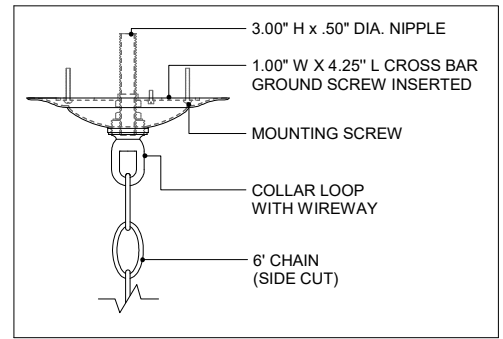

27.00" DIA. BODY
 6.00" DIA. CANOPY
 1.00" W X 4.25" L
 CROSS BAR

TOP VIEW

CANOPY DETAIL-CHANDELIER

CANOPY DETAIL-FLUSHMOUNT

FRONT VIEW