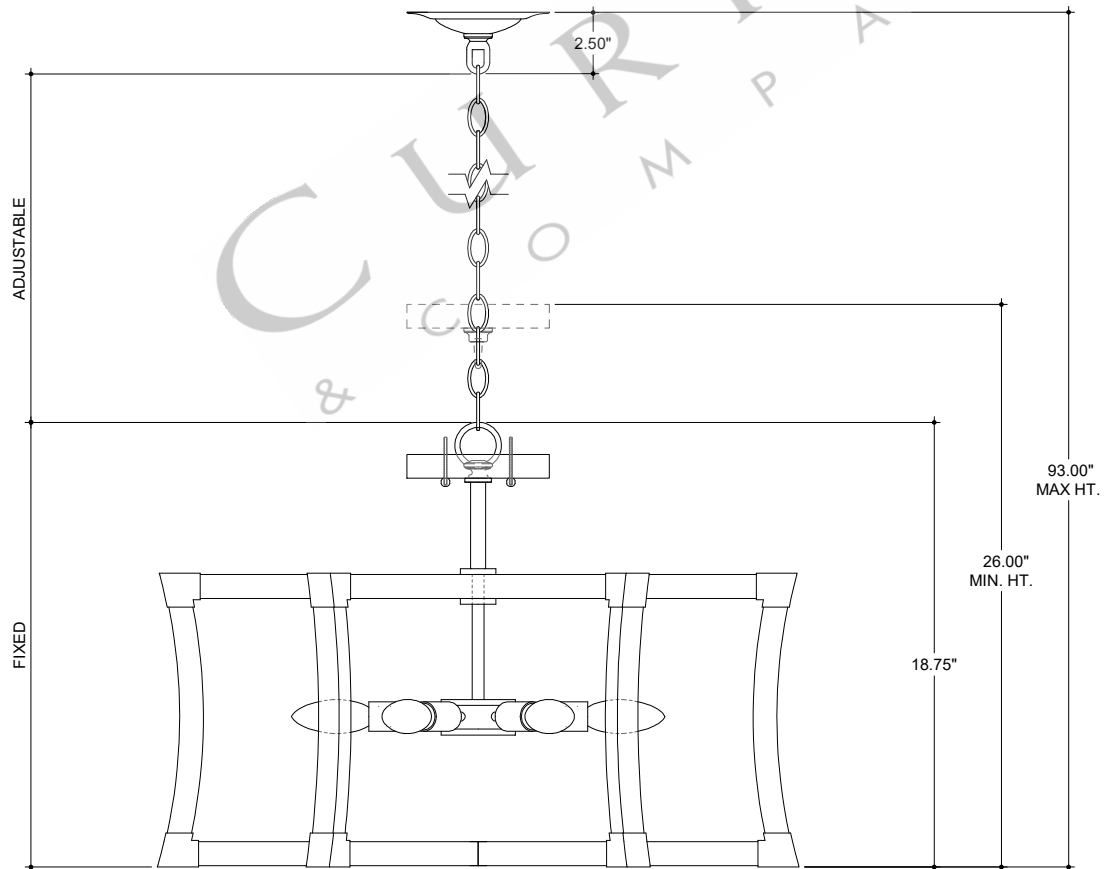

27.00" DIA. BODY
 6.00" DIA. CANOPY
 1.00" W X 4.25" L
 CROSS BAR

TOP VIEW

CANOPY DETAIL-CHANDELIER

CANOPY DETAIL-FLUSHMOUNT

FRONT VIEW