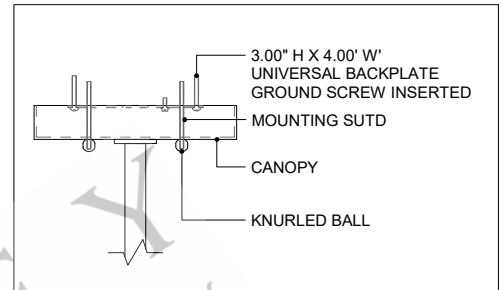

27.00" DIA. BODY
 6.00" DIA. CANOPY
 1.00" W X 4.25" L
 CROSS BAR

TOP VIEW

CANOPY DETAIL-CHANDELIER

CANOPY DETAIL-FLUSHMOUNT

FRONT VIEW