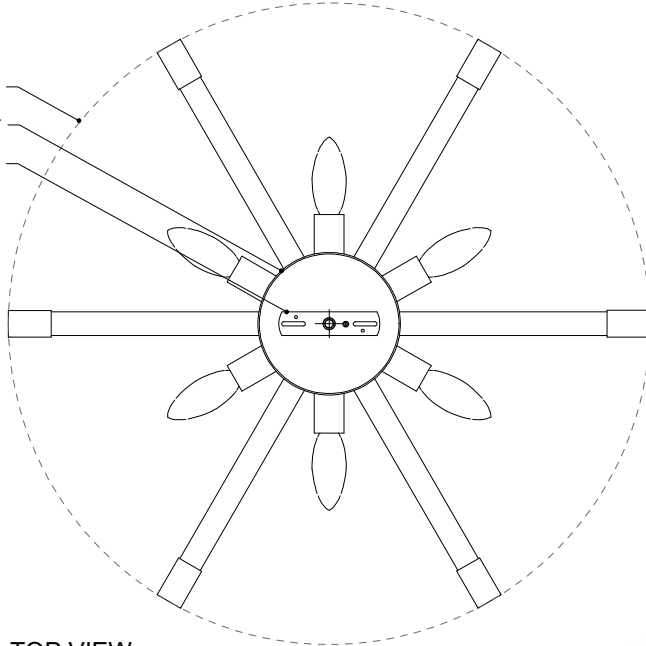

27.00" DIA. BODY
 6.00" DIA. CANOPY
 1.00" W X 4.25" L
 CROSS BAR

TOP VIEW

CANOPY DETAIL-CHANDELIER

CANOPY DETAIL-FLUSHMOUNT

FRONT VIEW